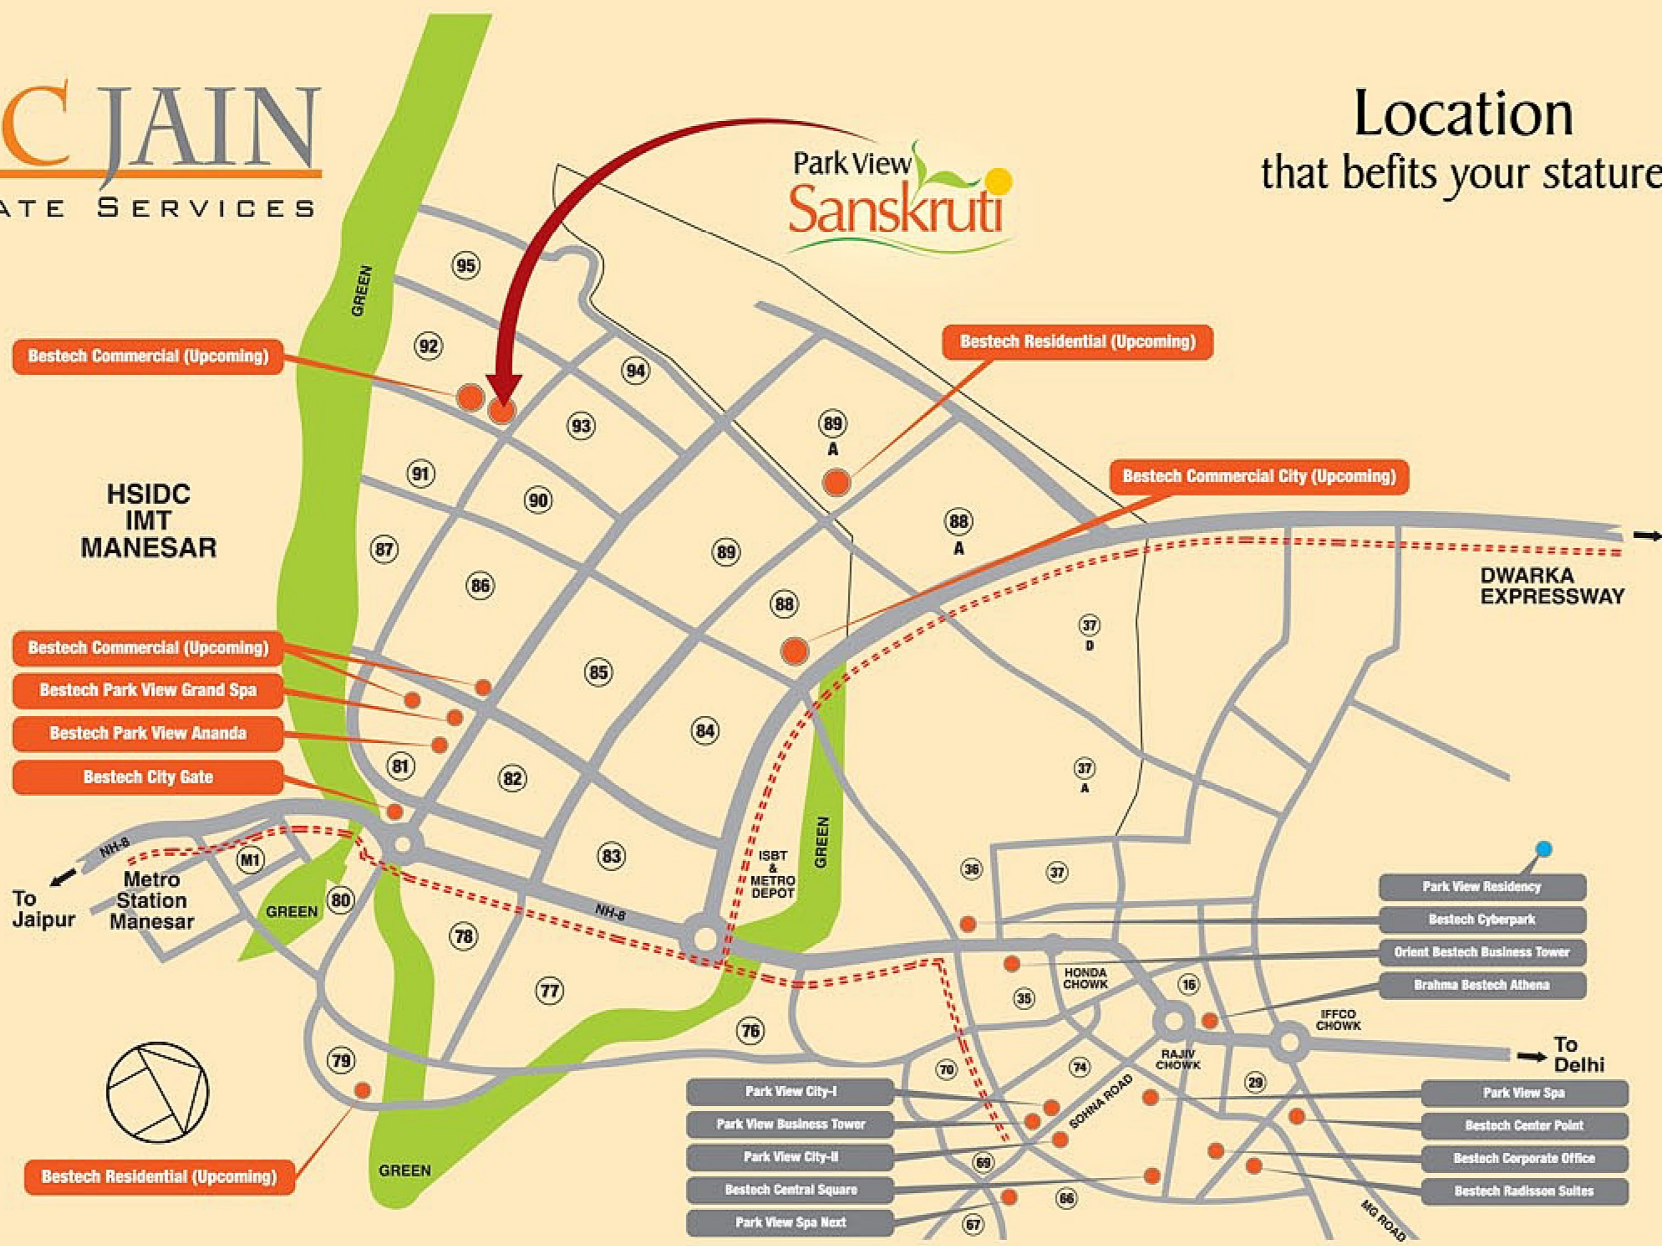

Location
that befits your stature

----- Proposed Metro Link ● Bestech Projects

Map not to scale