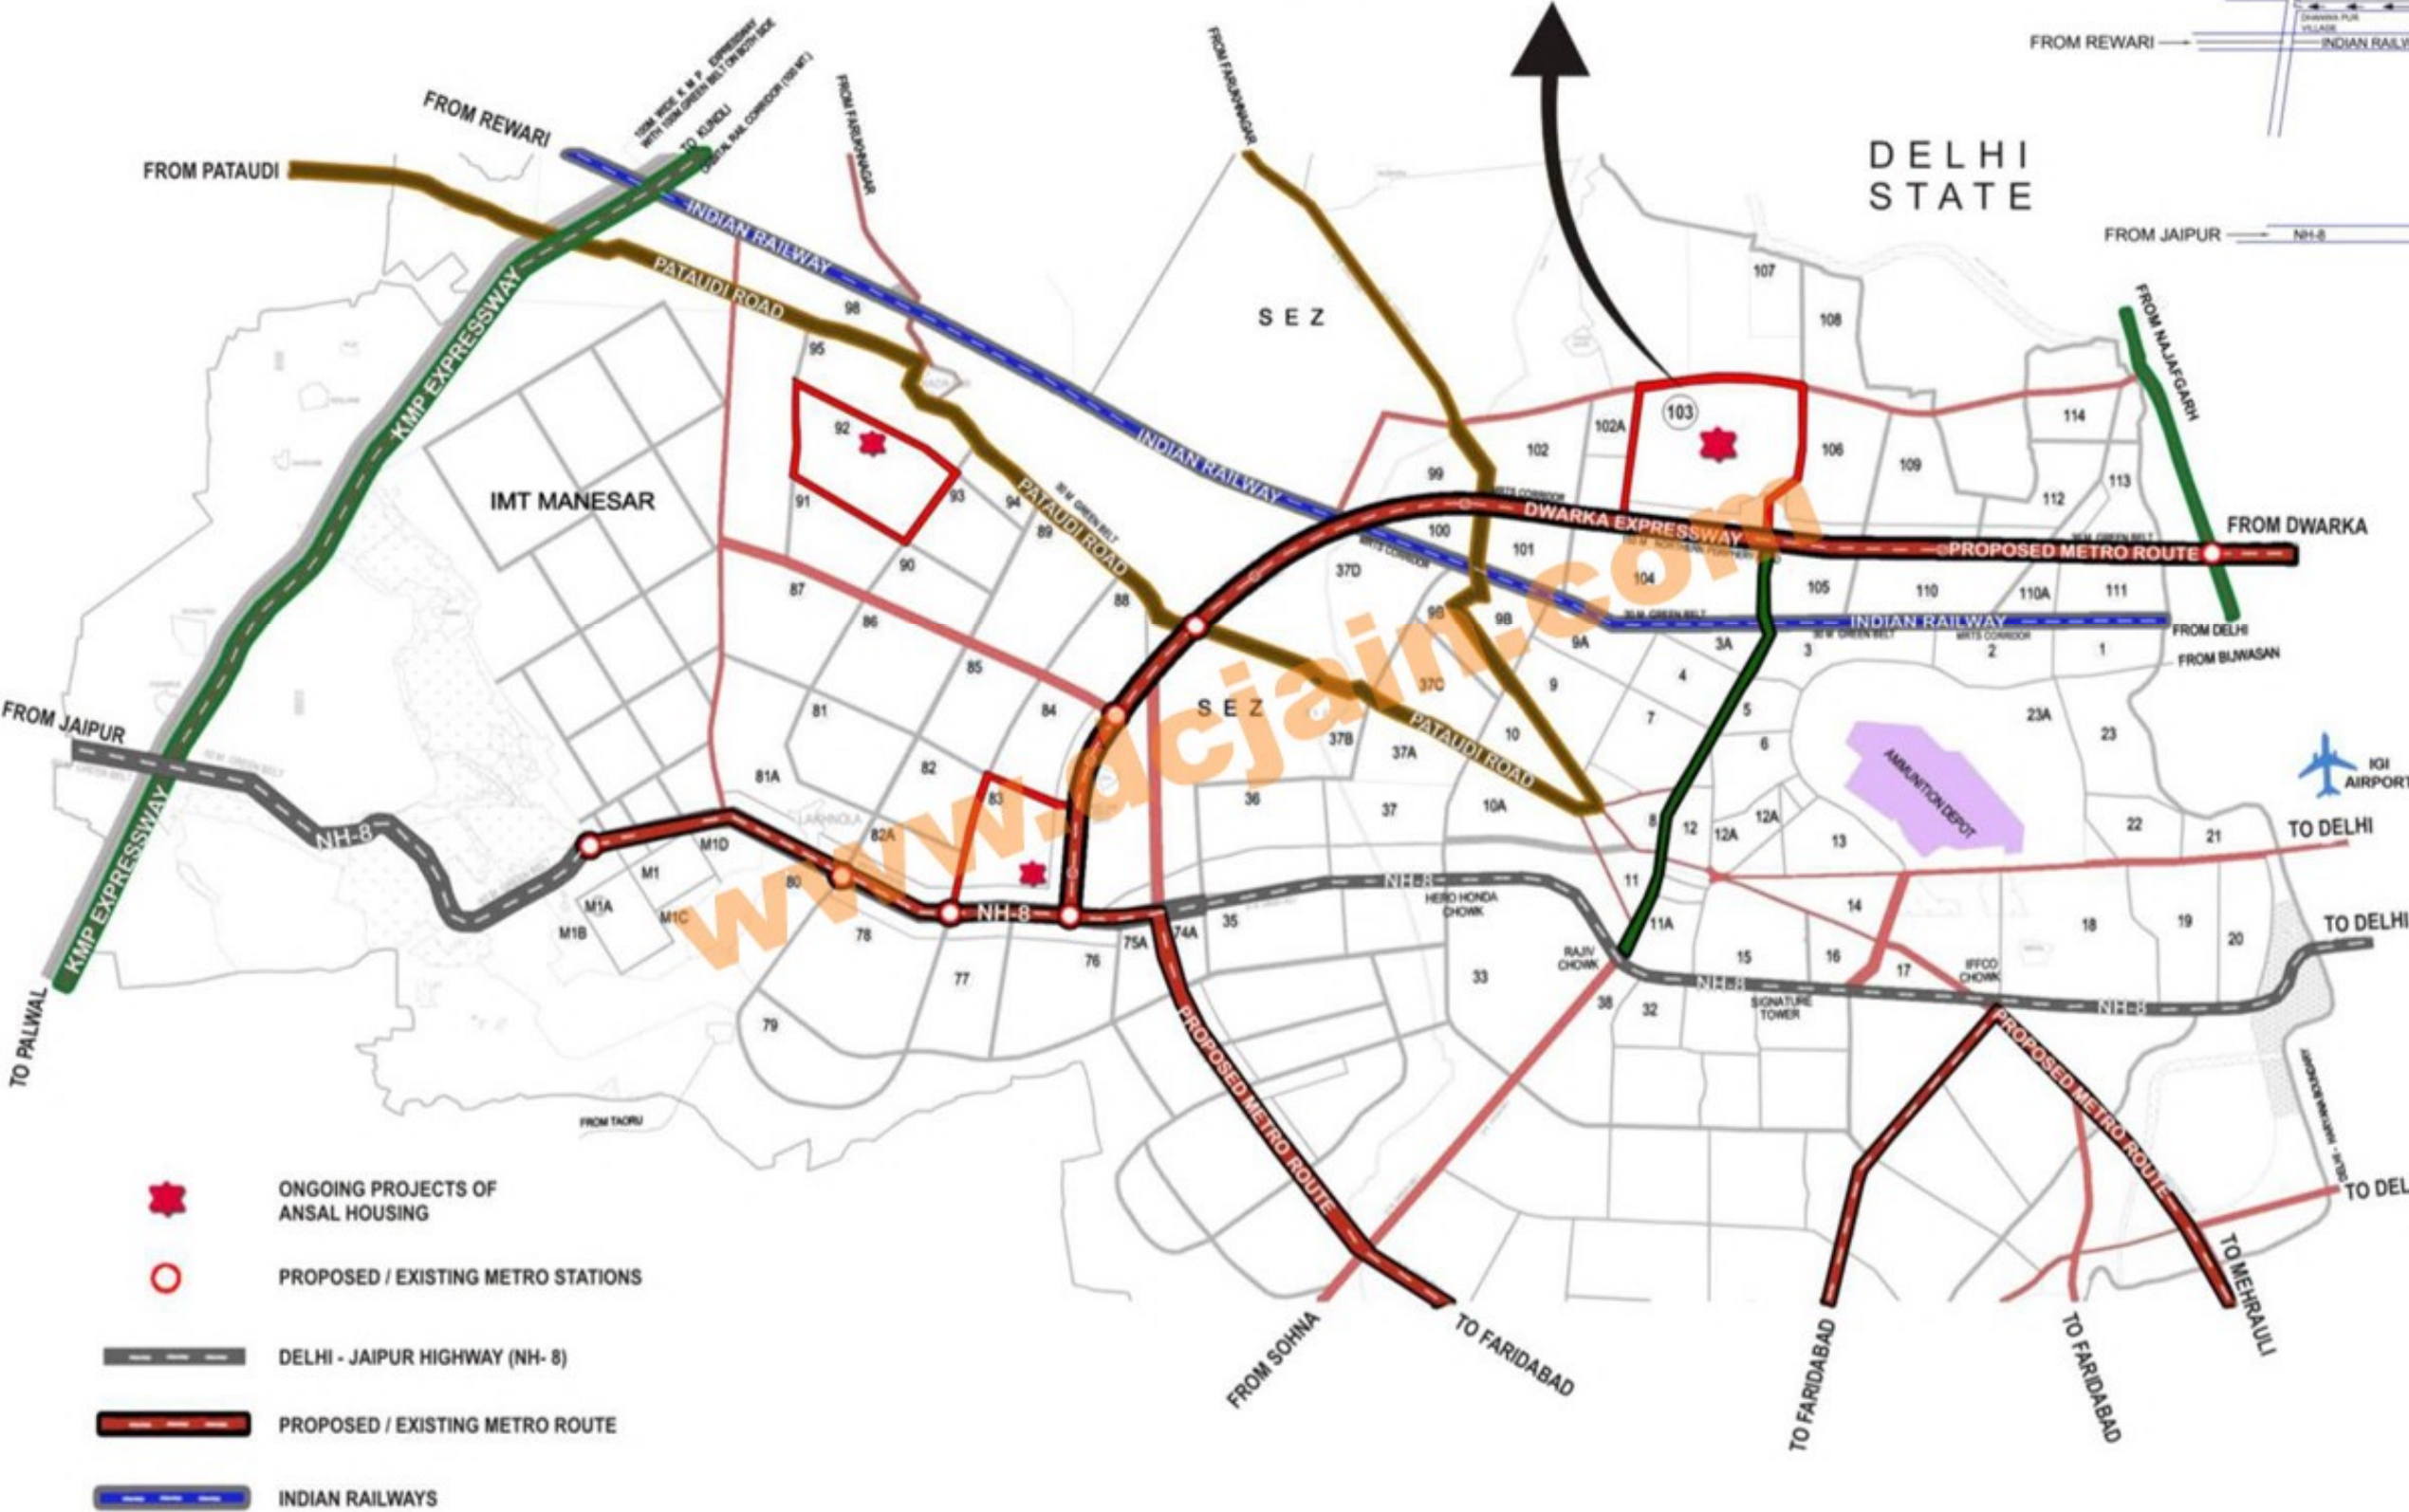

estella

Sec-103, Gurgaon

2, 3, 4 BHK Apartments

HOW TO REACH SITE ?

-  ONGOING PROJECTS OF ANSAL HOUSING
-  PROPOSED / EXISTING METRO STATIONS
-  DELHI - JAIPUR HIGHWAY (NH- 8)
-  PROPOSED / EXISTING METRO ROUTE
-  INDIAN RAILWAYS

- Located alongside 150 metre wide Dwarka Expressway, Gurgaon in Sector-103
- 5 minutes drive from Dwarka, New Delhi
- 10 minutes drive from IGI airport and Domestic airport
- 15 minutes drive from NH-8, New Delhi
- Well connected through the 8-lane Delhi-Gurgaon Expressway
- Adjacent to proposed Metro Station

Map not to scale