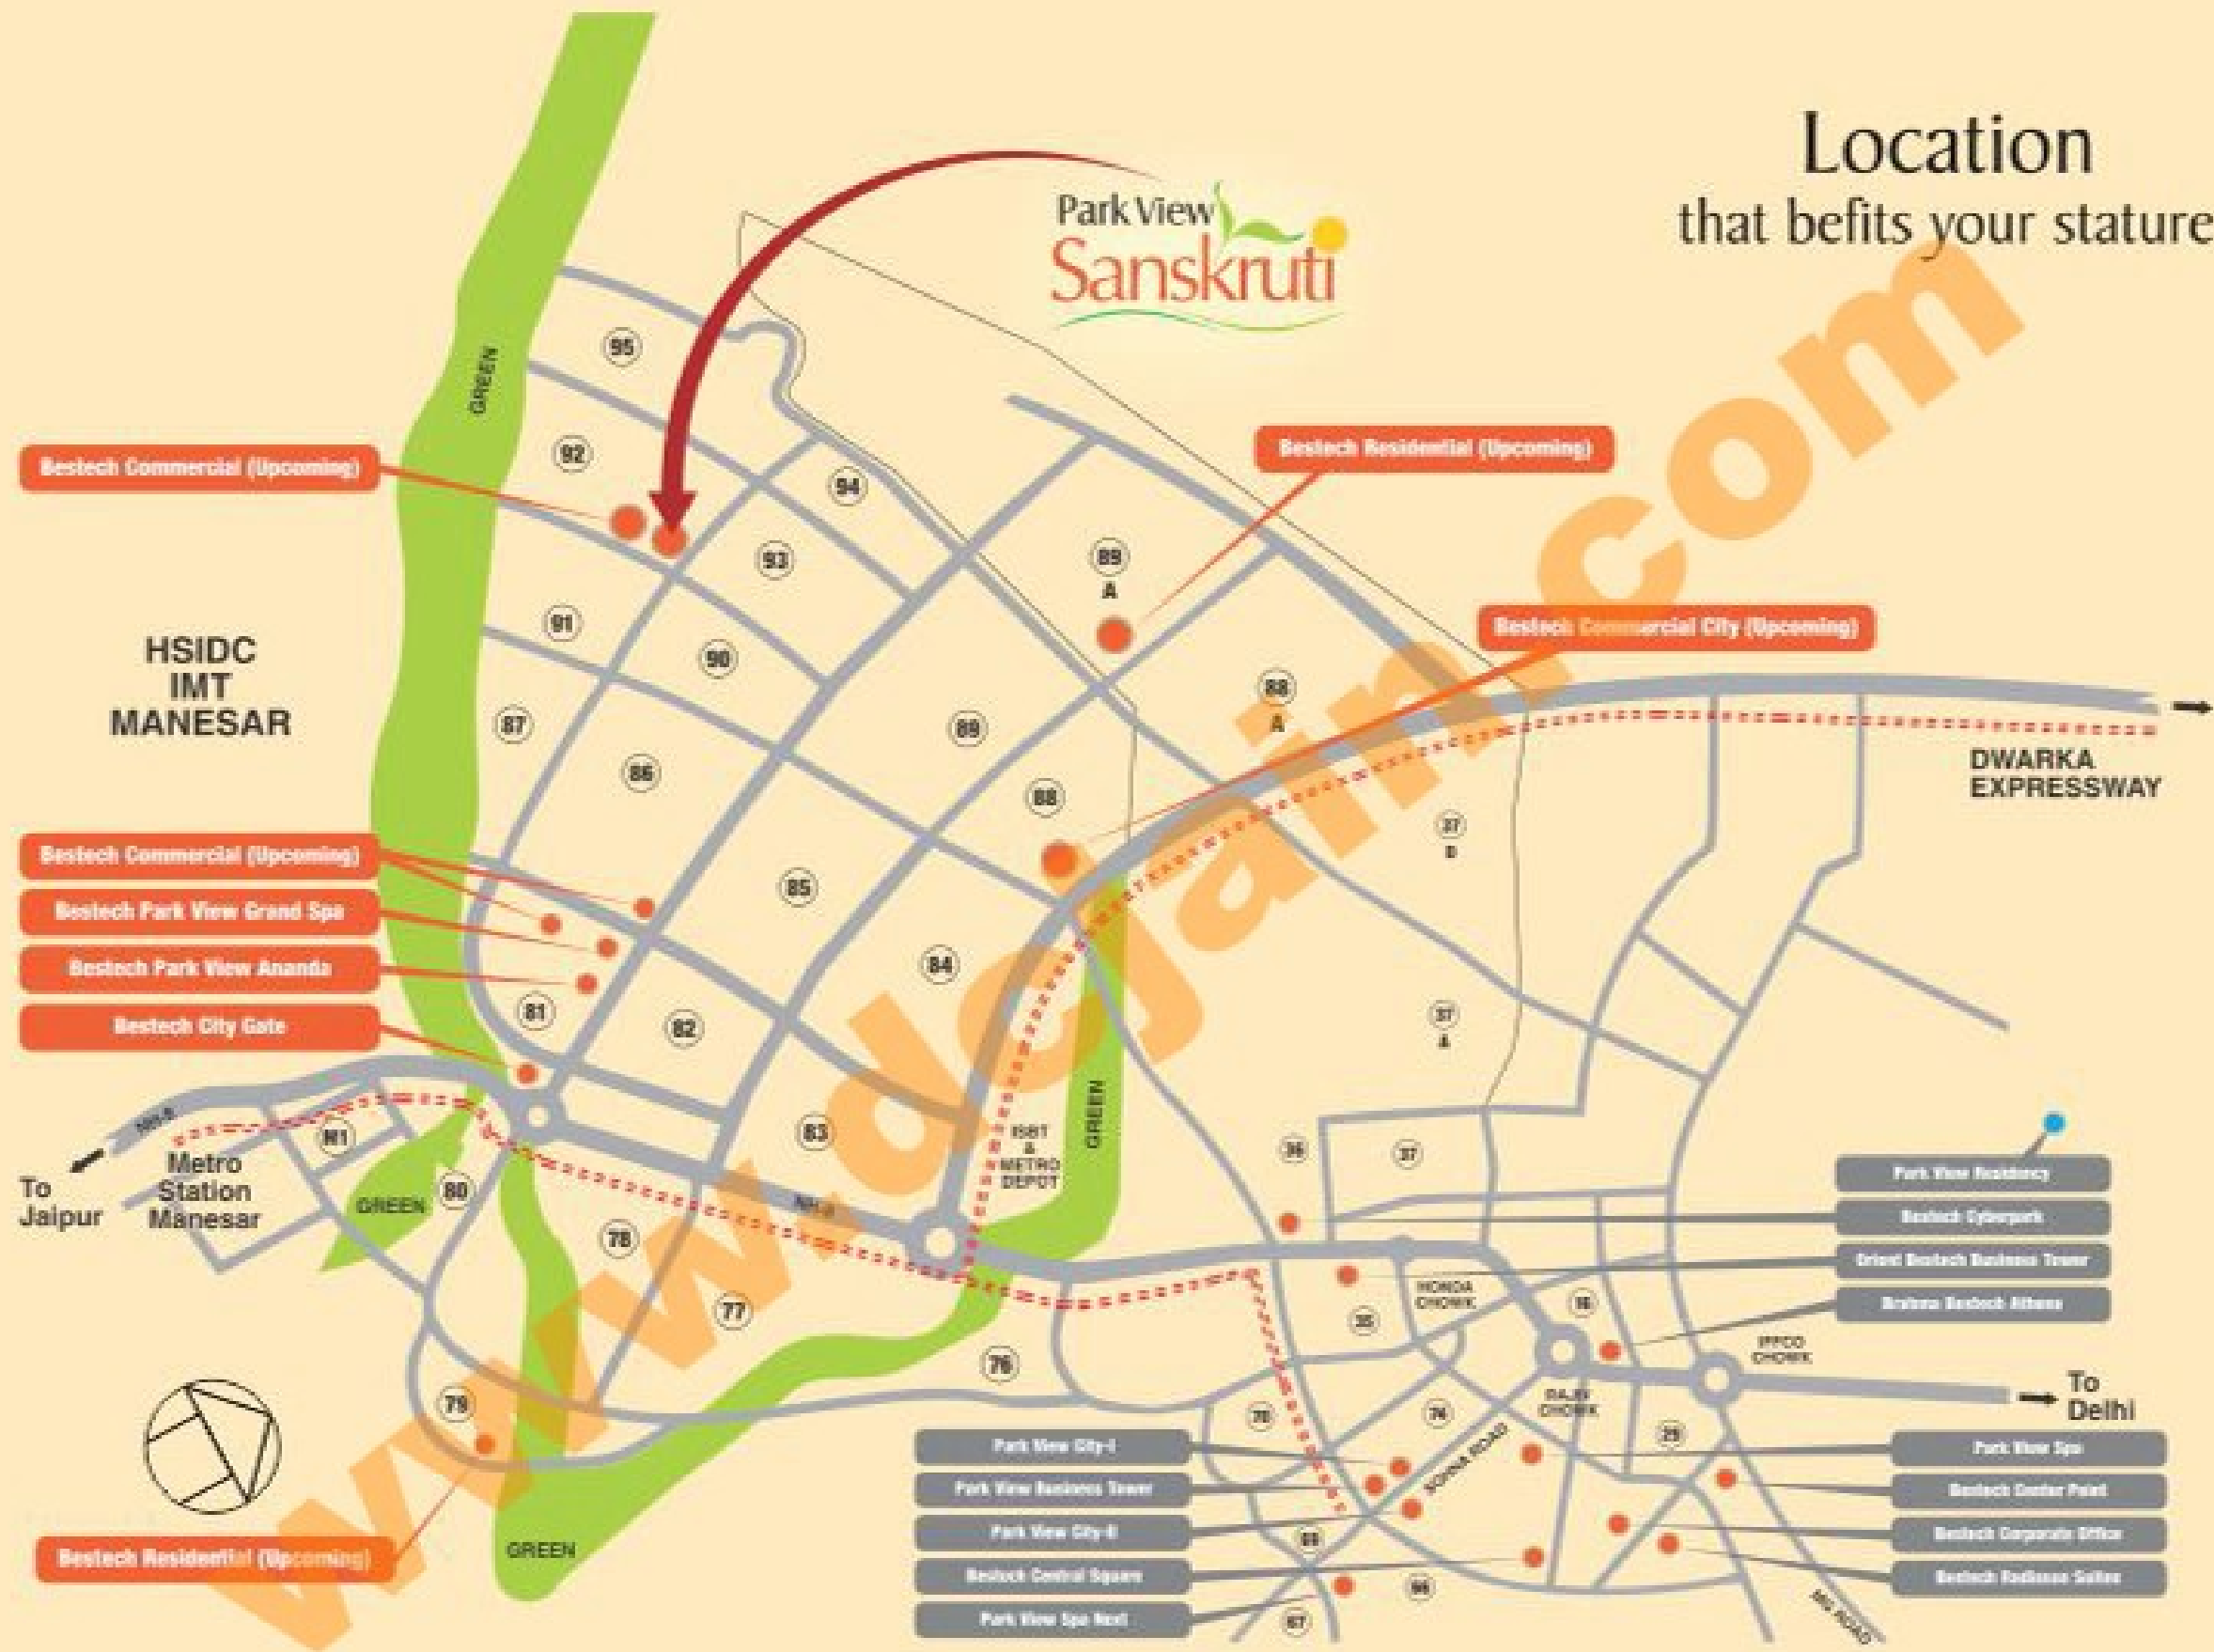

Location that befits your stature

Bestech Commercial (Upcoming)

Bestech Residential (Upcoming)

Bestech Commercial City (Upcoming)

HSIDC
IMT
MANESAR

DWARKA
EXPRESSWAY

Bestech Commercial (Upcoming)

Bestech Park View Grand Spa

Bestech Park View Ananda

Bestech City Gate

To Jaipur

Metro Station
Manesar

Park View City-I

Park View Business Tower

Park View City-II

Bestech Central Square

Park View Spa Hotel

Park View Residency

Bestech Cyberpark

Grand Bestech Business Tower

Bratara Bestech Arena

To Delhi

Park View Spa

Bestech Center Point

Bestech Corporate Office

Bestech Wellness Center

----- Proposed Metro Link ● Bestech Projects

Map not to scale