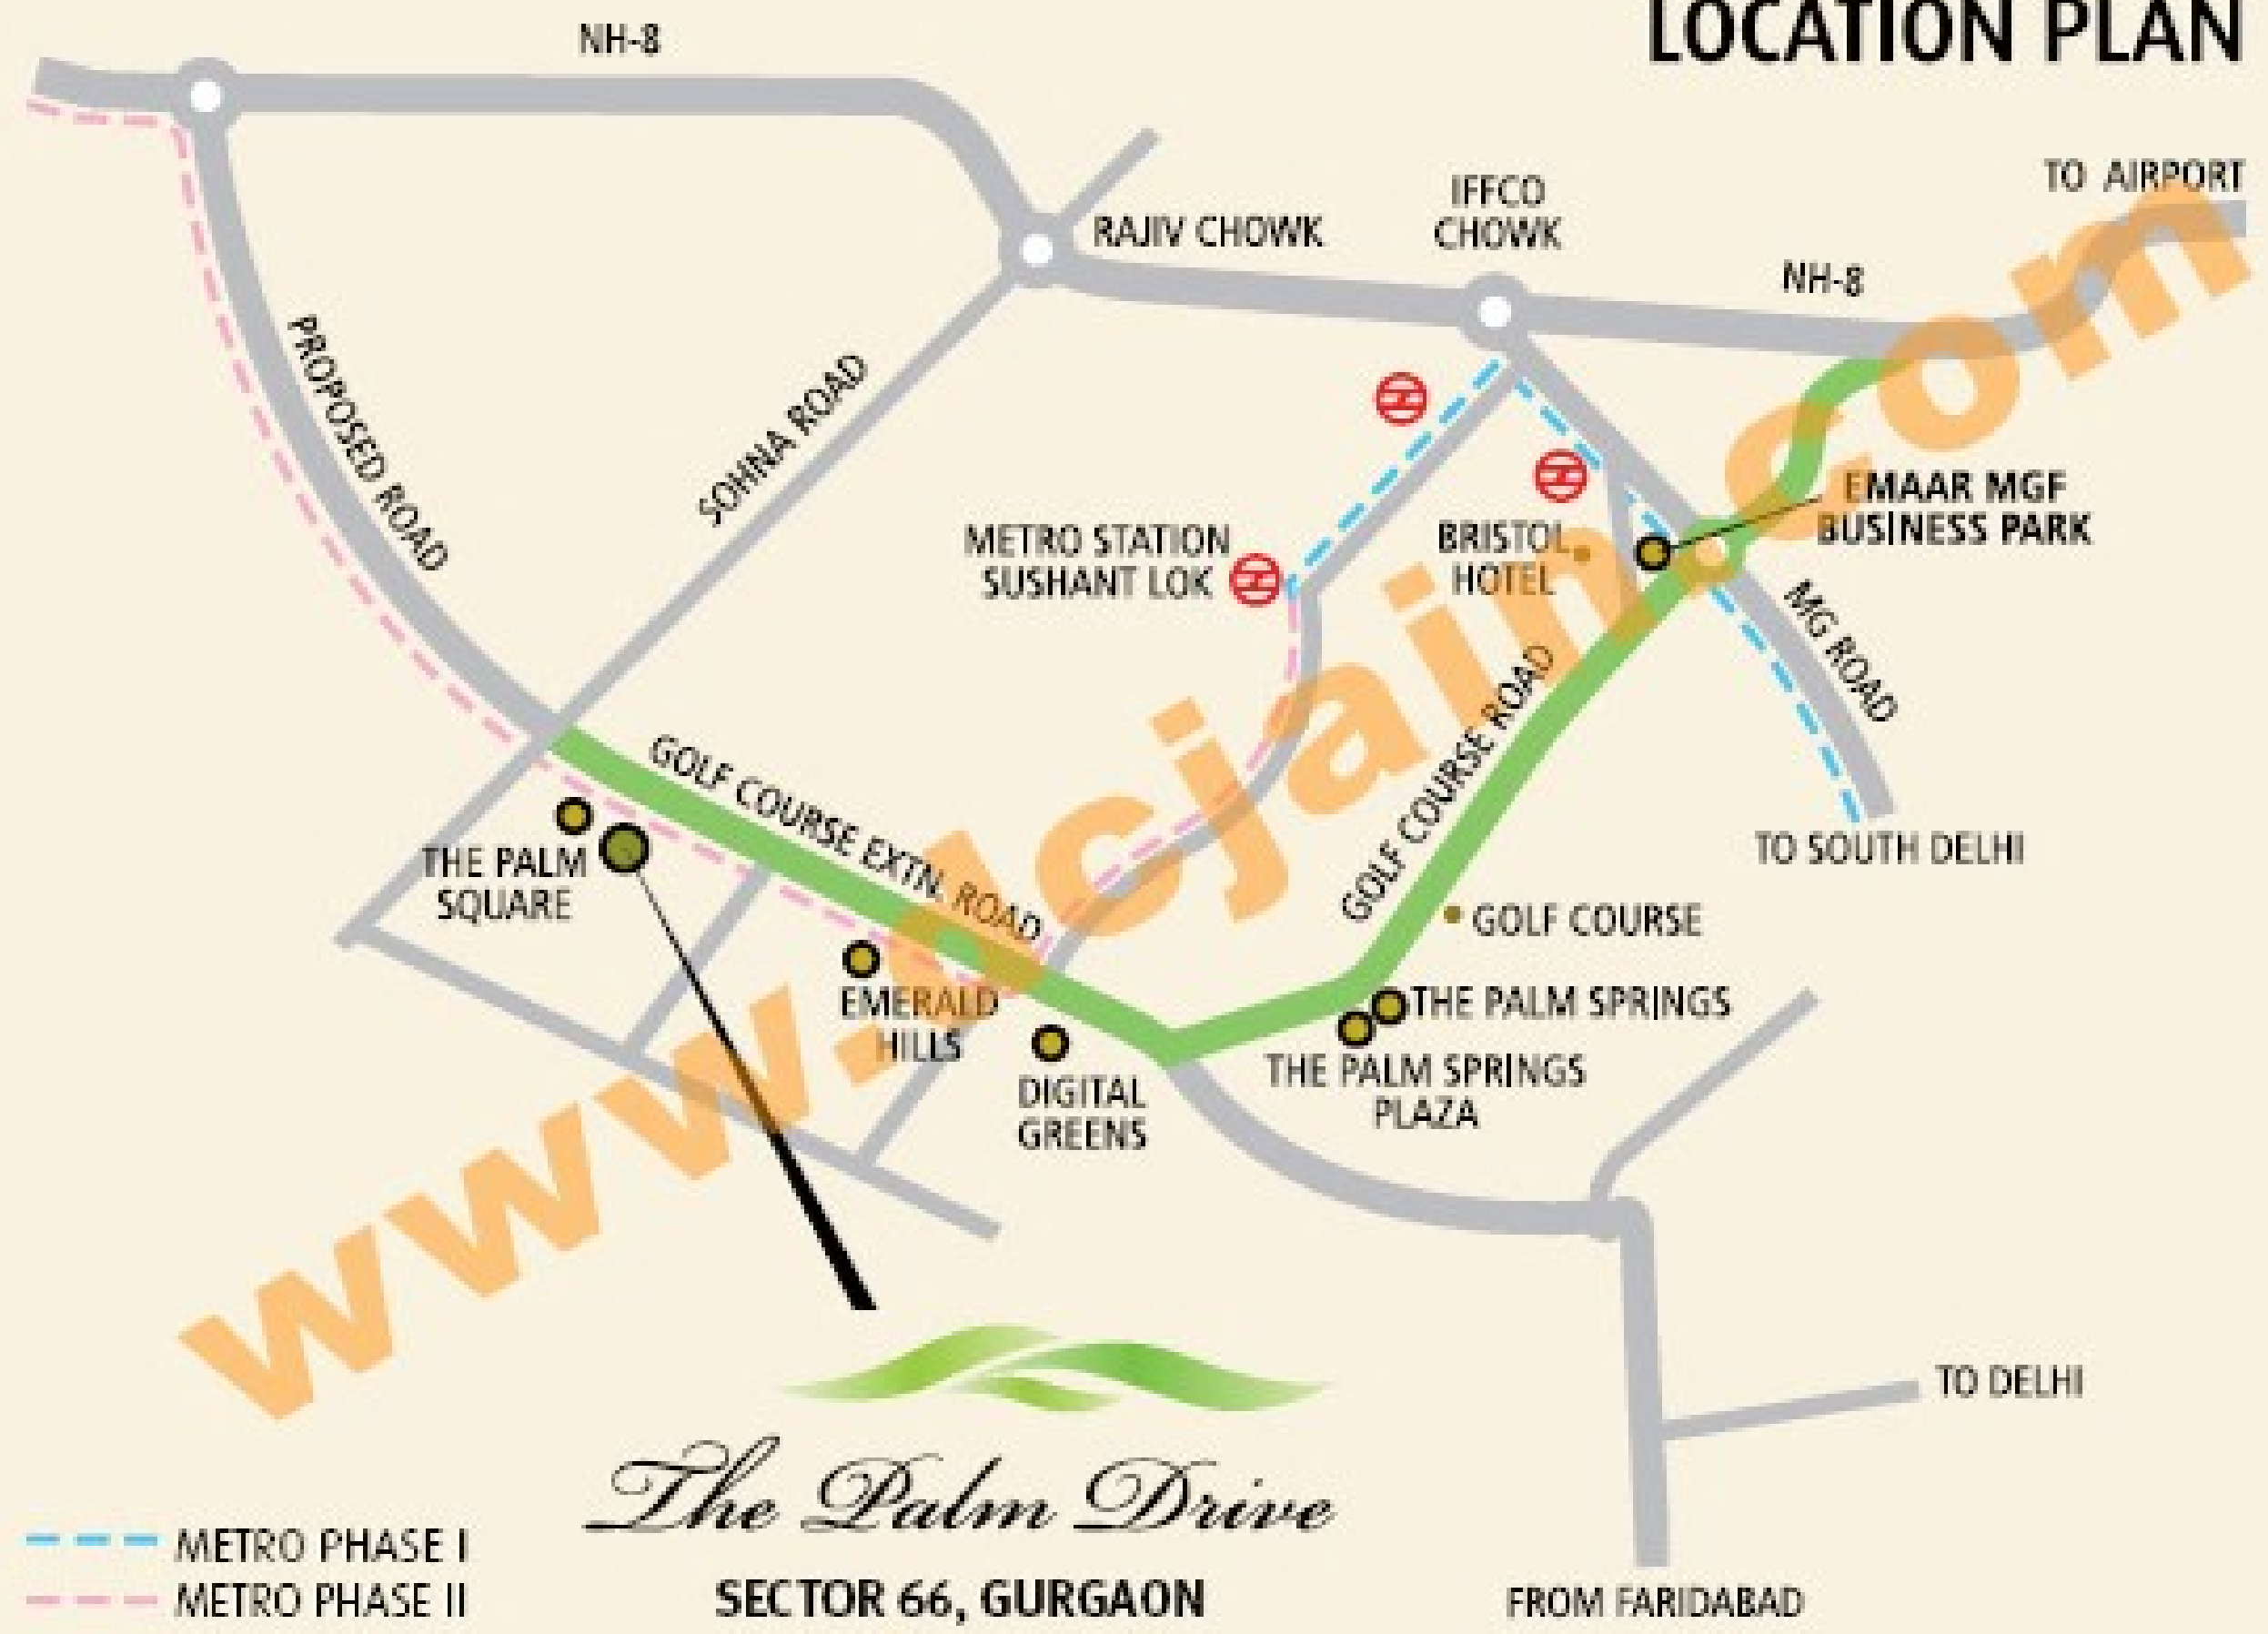

LOCATION PLAN

WWW.CJAIN.COM

The Palm Drive
SECTOR 66, GURGAON

- METRO PHASE I
- METRO PHASE II