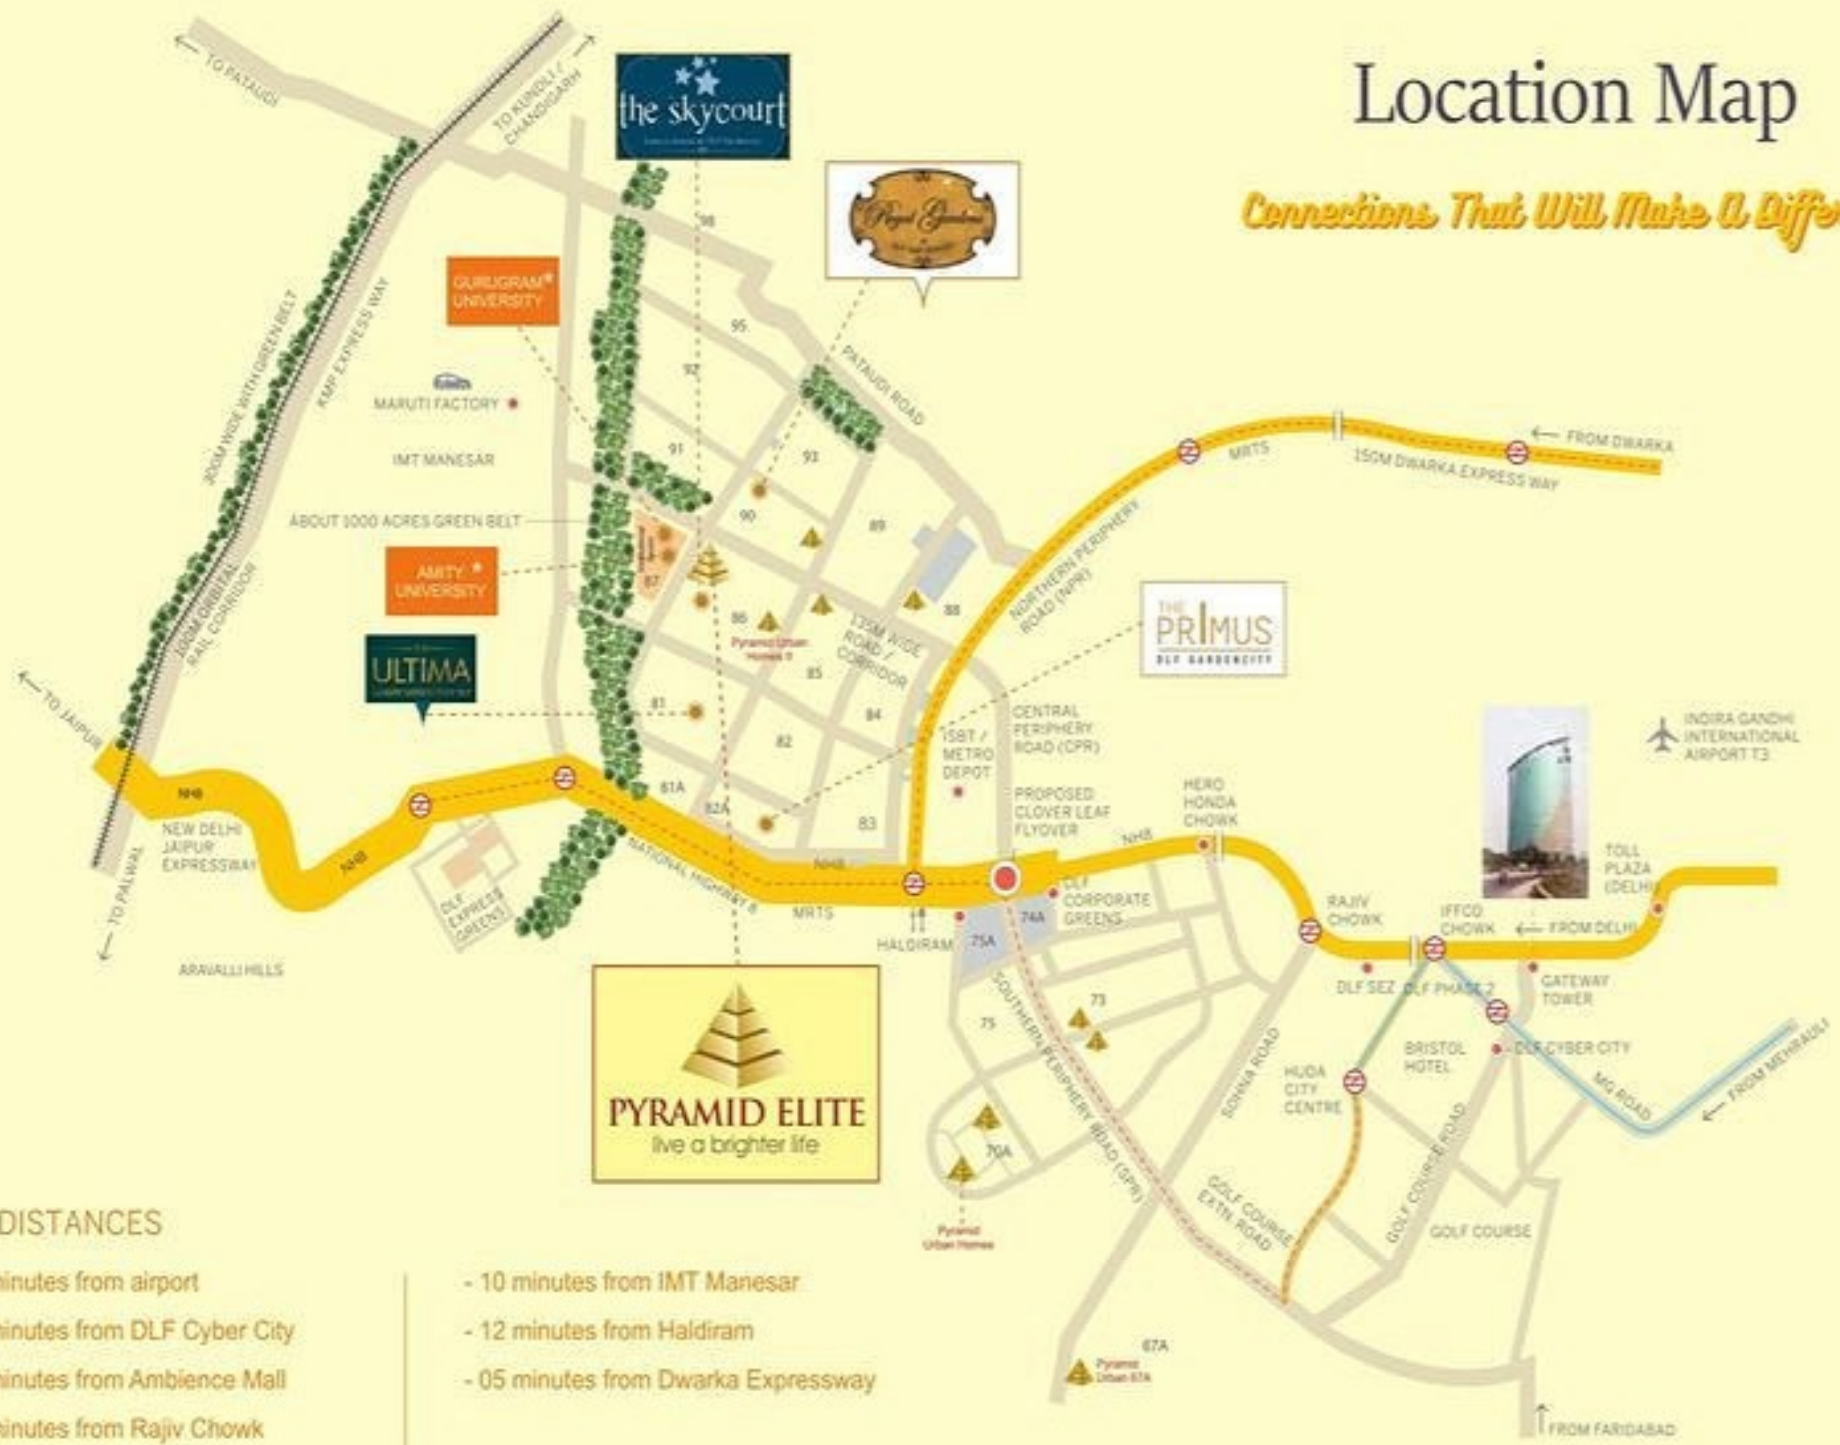

Location Map

Connections That Will Make A Difference

KEY DISTANCES

- 38 minutes from airport
- 25 minutes from DLF Cyber City
- 27 minutes from Ambience Mall
- 10 minutes from Rajiv Chowk
- 10 minutes from IMT Manesar
- 12 minutes from Haldiram
- 05 minutes from Dwarka Expressway