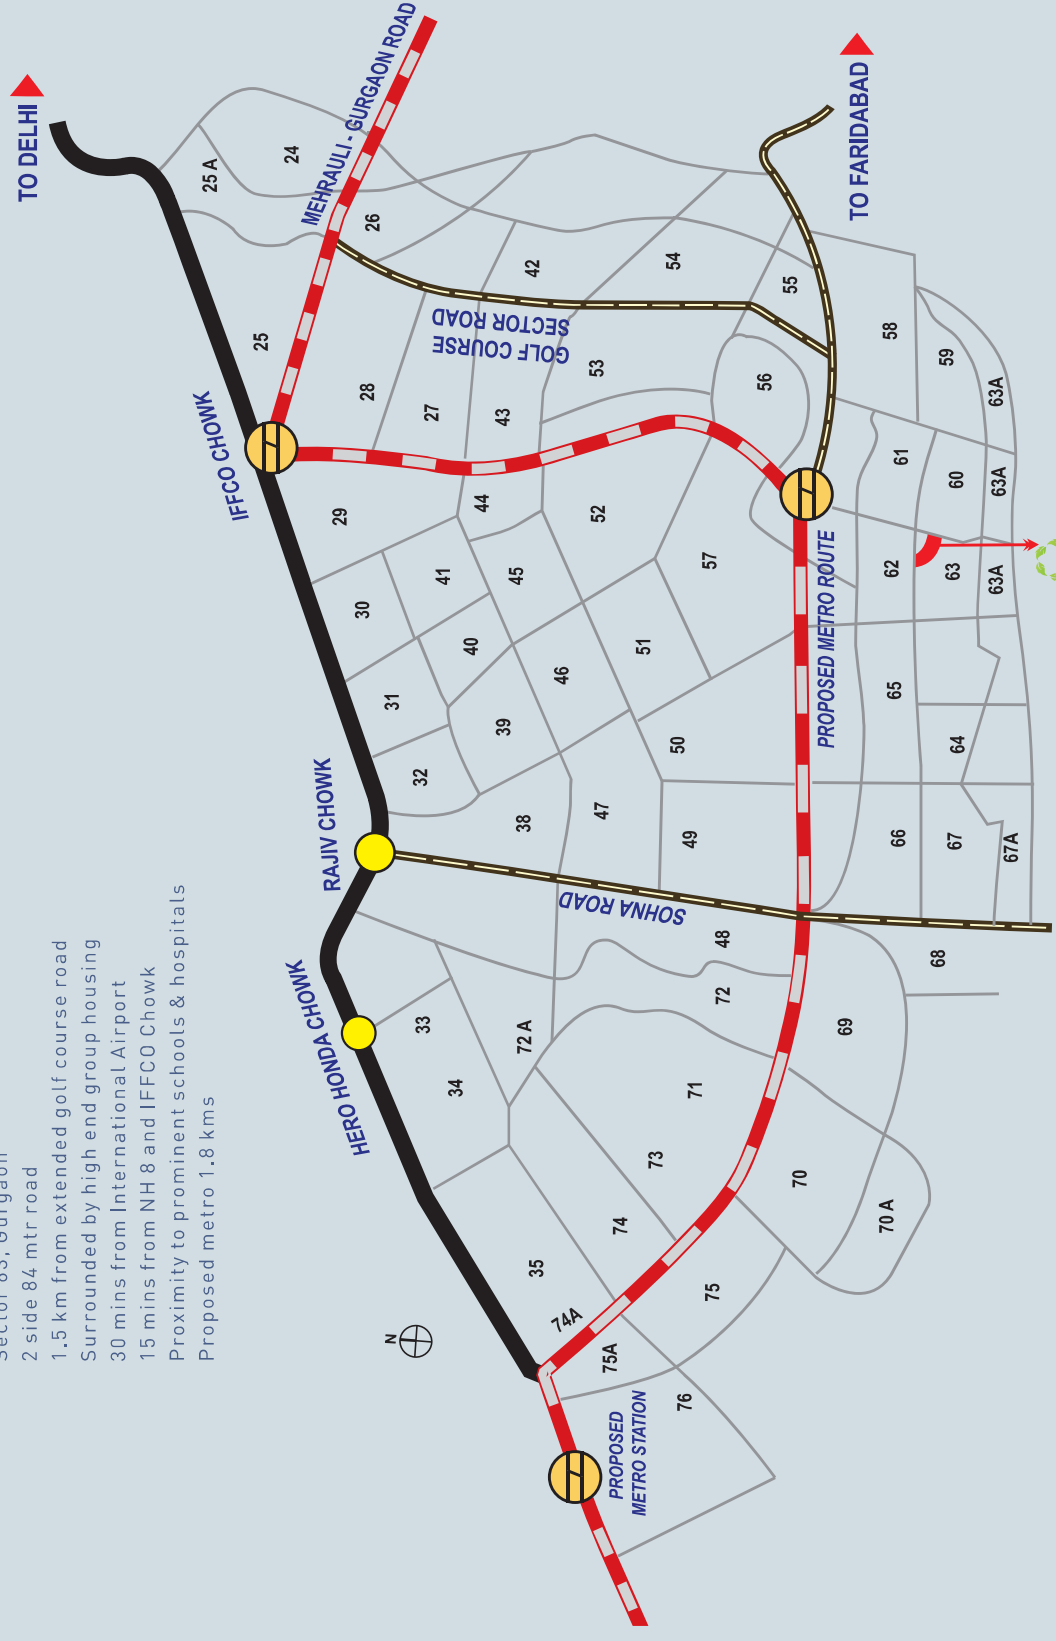

LOCATION AND VICINITY

- Sector 63, Gurgaon
- 2 side 84 mtr road
- 1.5 km from extended golf course road
- Surrounded by high end group housing
- 30 mins from International Airport
- 15 mins from NH 8 and IFFCO Chowk
- Proximity to prominent schools & hospitals
- Proposed metro 1.8 kms

LEGEND
 National Highway 8
 Current/Proposed Metro Route

TIME
 RESIDENCY

Map not to scale