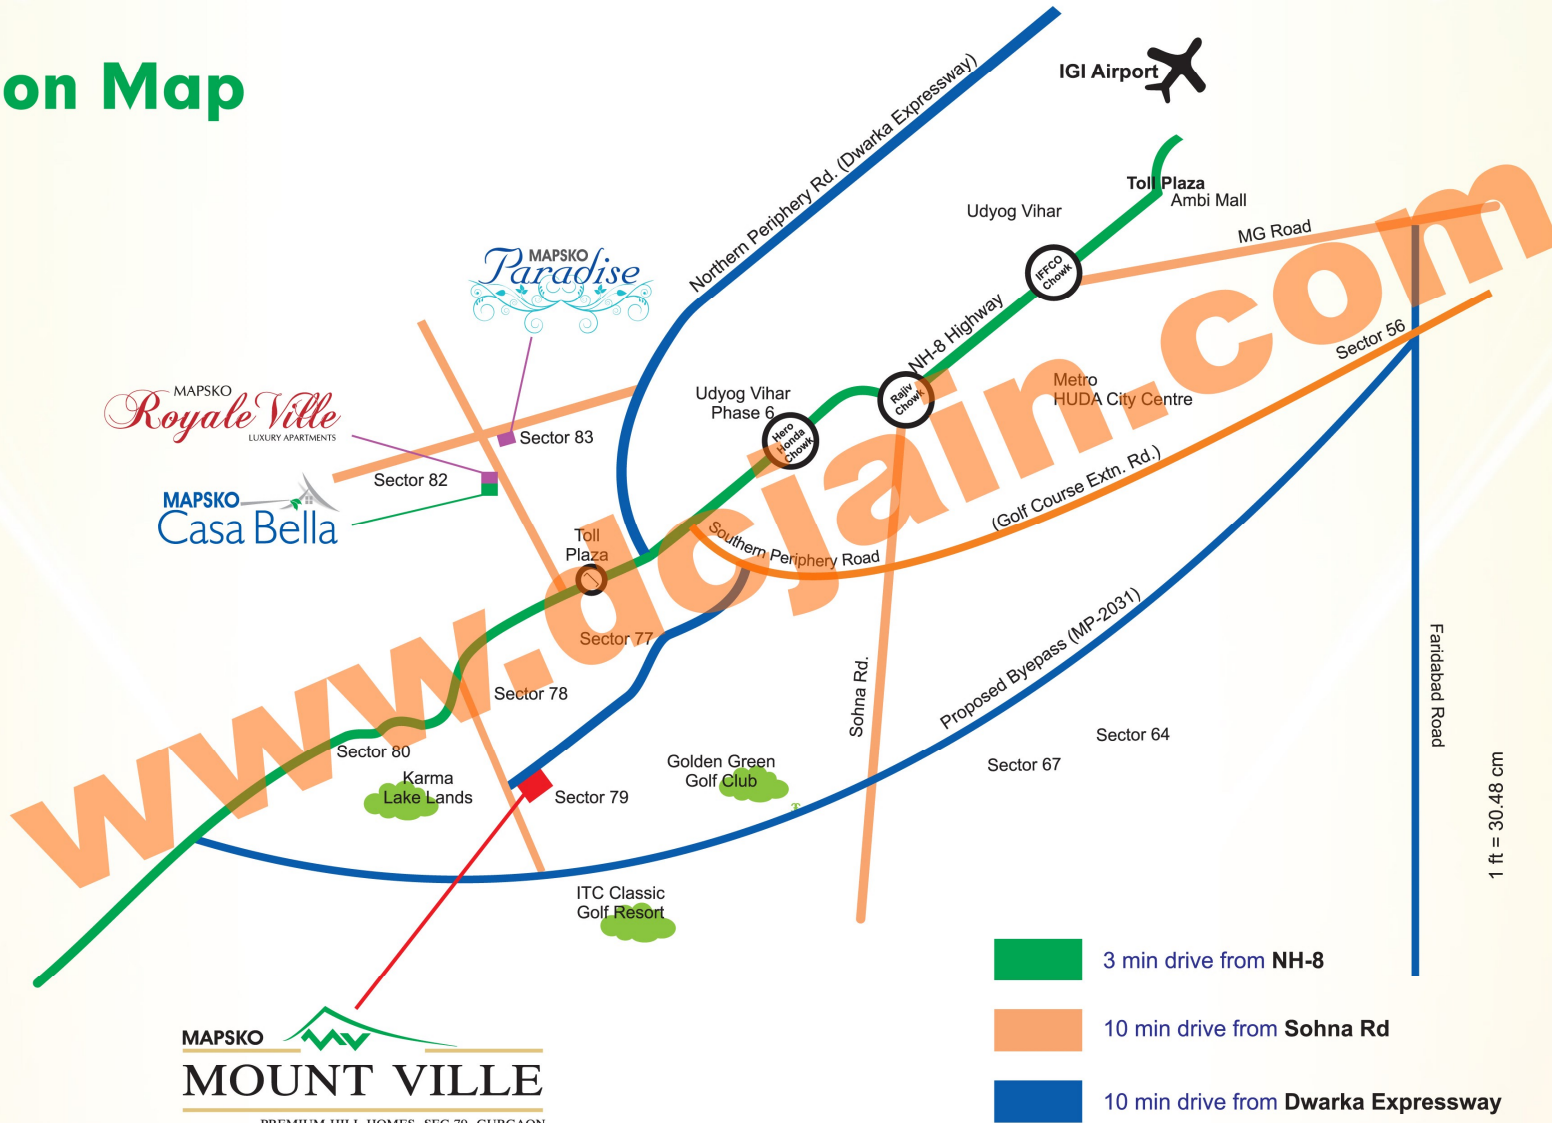

Location Map

MAPSKO
MOUNT VILLE
PREMIUM HILL HOMES, SEC-79, GURGAON

1 ft = 30.48 cm

* Traveling time depending on traffic conditions

Indicative Map not to Scale