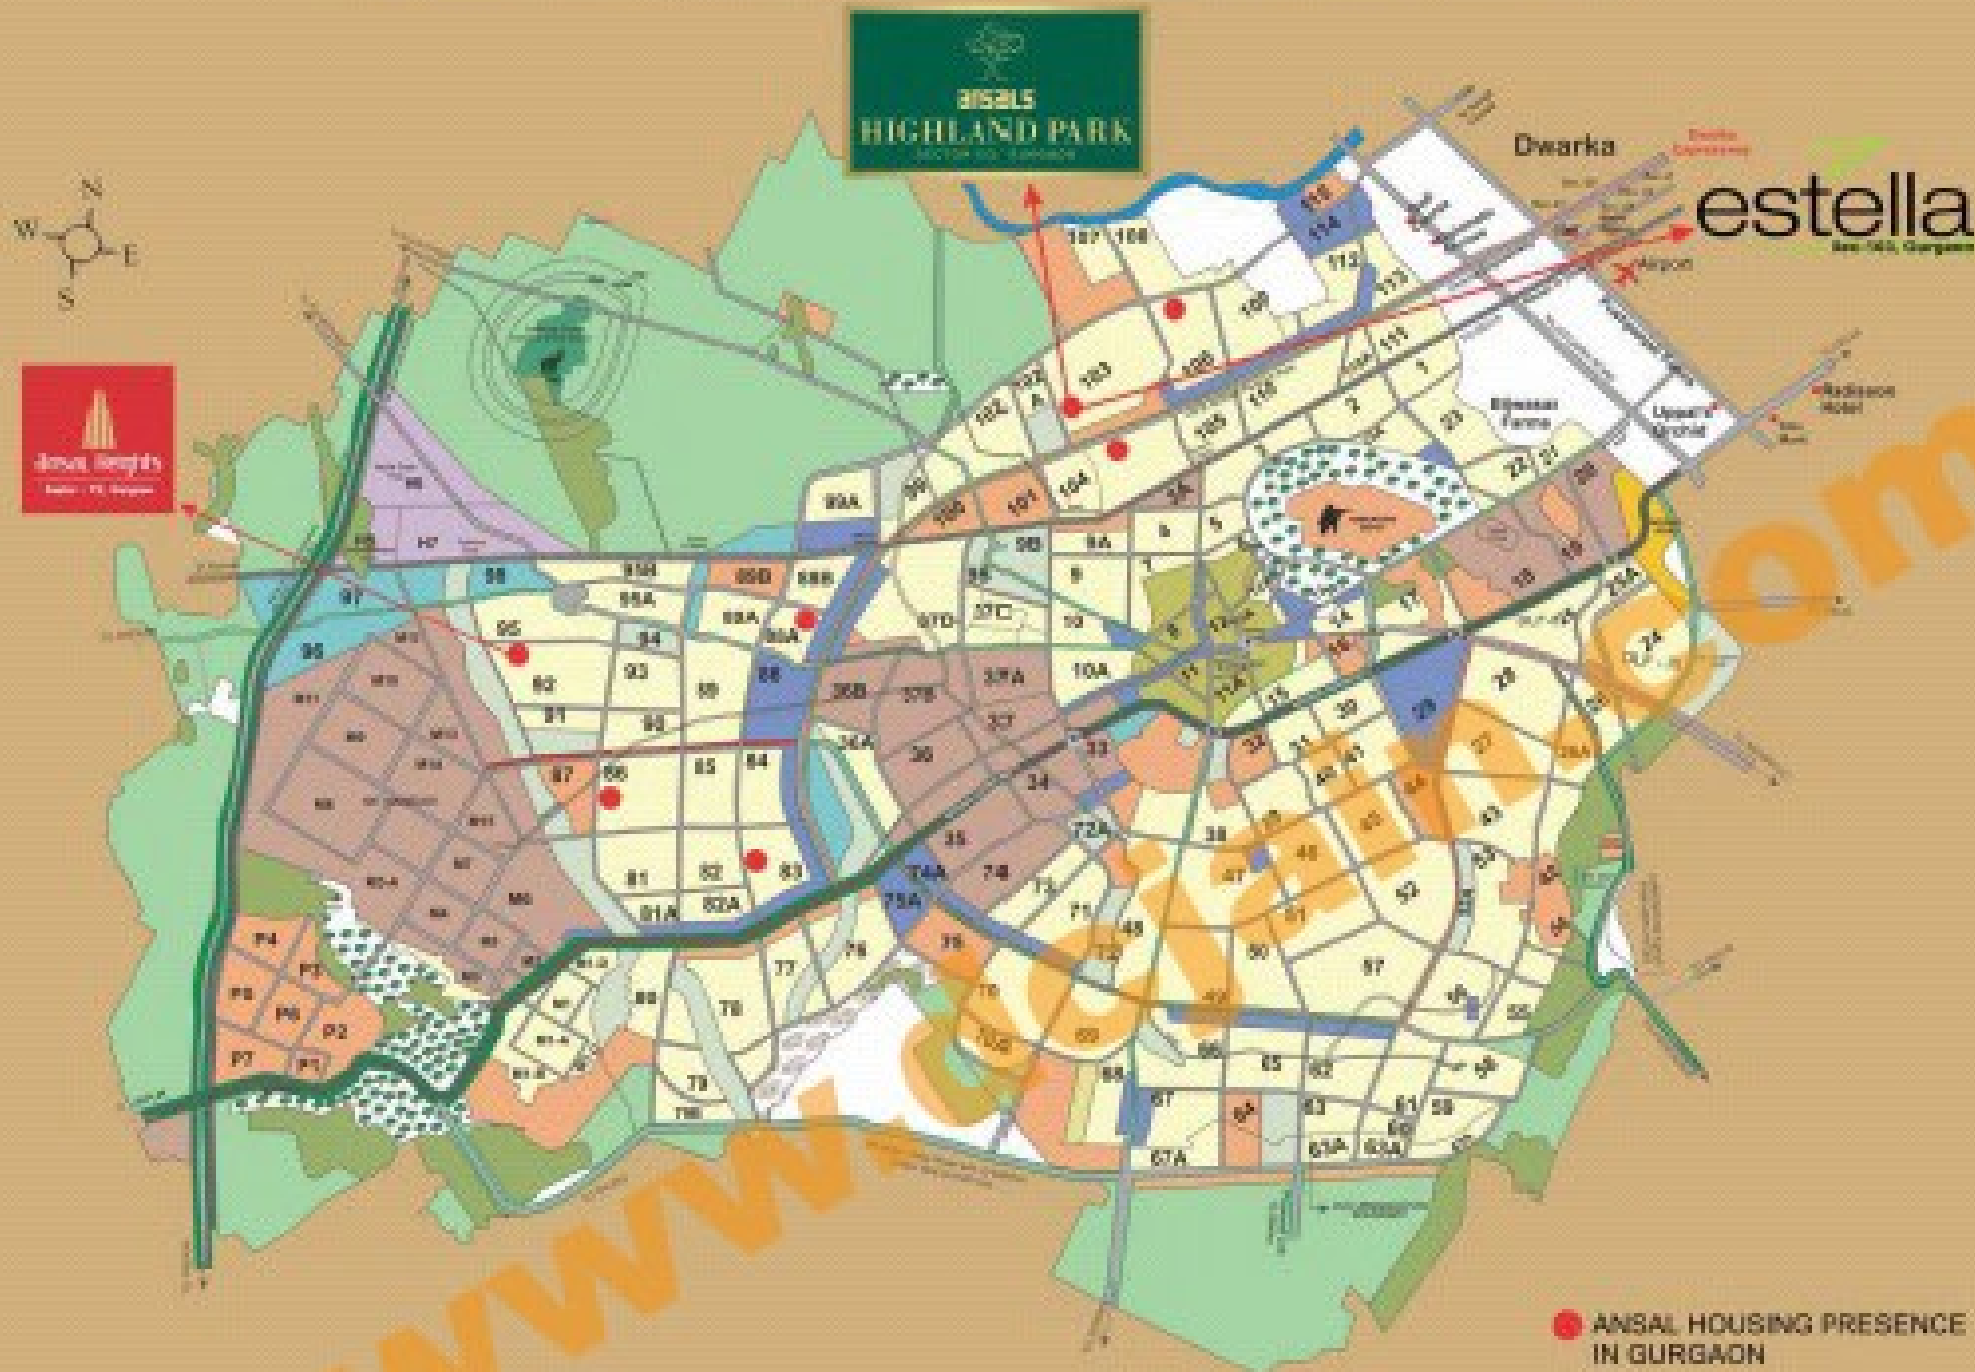

## An unrivaled location

Highland Park is located in the most distinctive environs of Sector 103, Gurgaon

Located alongside 150 mtr. wide Dwarka Expressway, in Gurgaon Sector-103

Minutes drive from Dwarka, Delhi and close proximity to IGI airport and Domestic airport

Adjacent to proposed Metro Station

Disclaimer: This is a graphical representation of the actual map and we cannot guarantee the validity of information shown here. The information on this map is for informational purposes only. Please refer to actual map for accurate details and clarifications before making any investment decision.