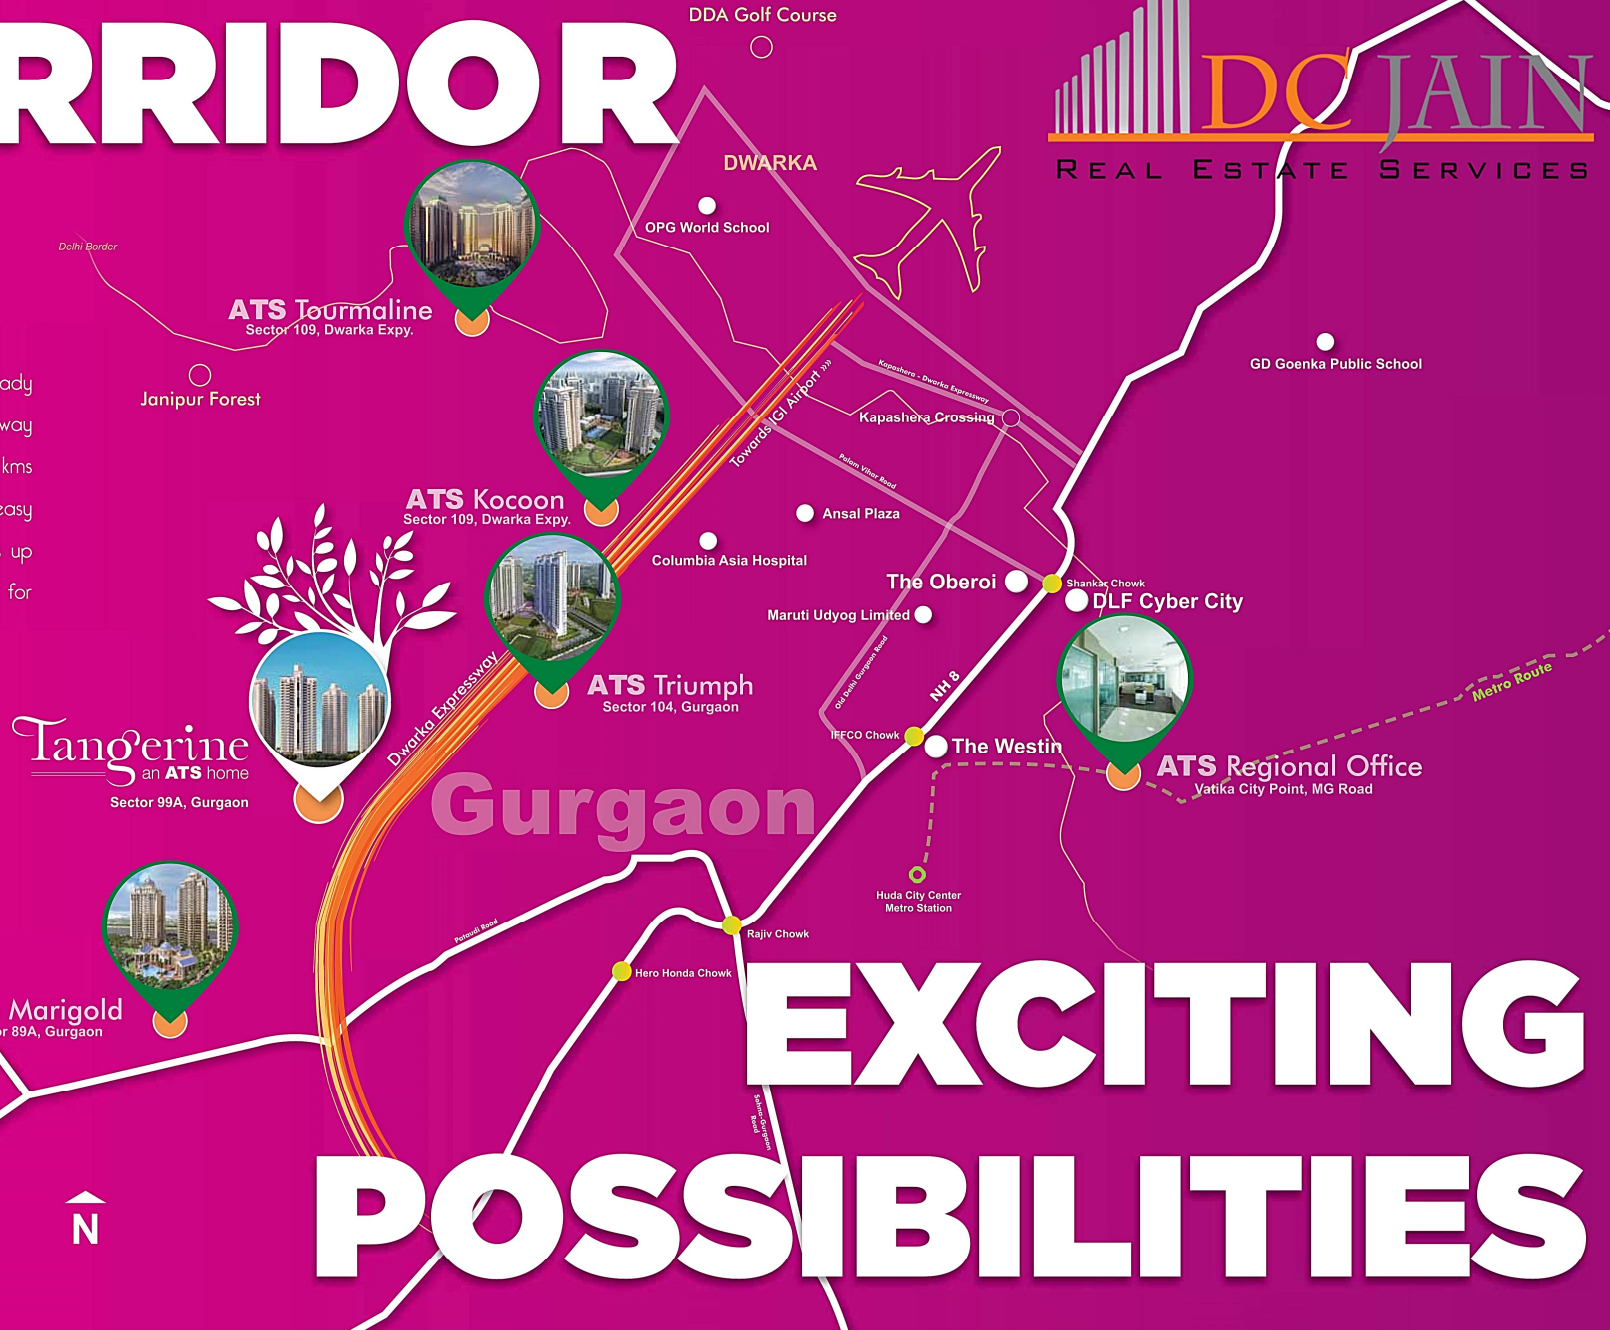

A CORRIDOR OF

Conveniently located along the edge of an already constructed 75 meter road, off the Dwarka Expressway in Sector 99A, Gurgaon. Located only a few kms from NH8 and Delhi border. ATS Tangerine's easy connectivity to NH8 and Dwarka Expressway opens up a wide world of lifestyle and commuting choices for residents.

Premium Location (Approx. Distances)

- 10 mins. from NH8
- 20 mins. from Airport
- 10 mins. from Delhi border
- 10 kms from Dwarka

Walking distance from proposed commercial belt alongside the NPR

*Map not to scale