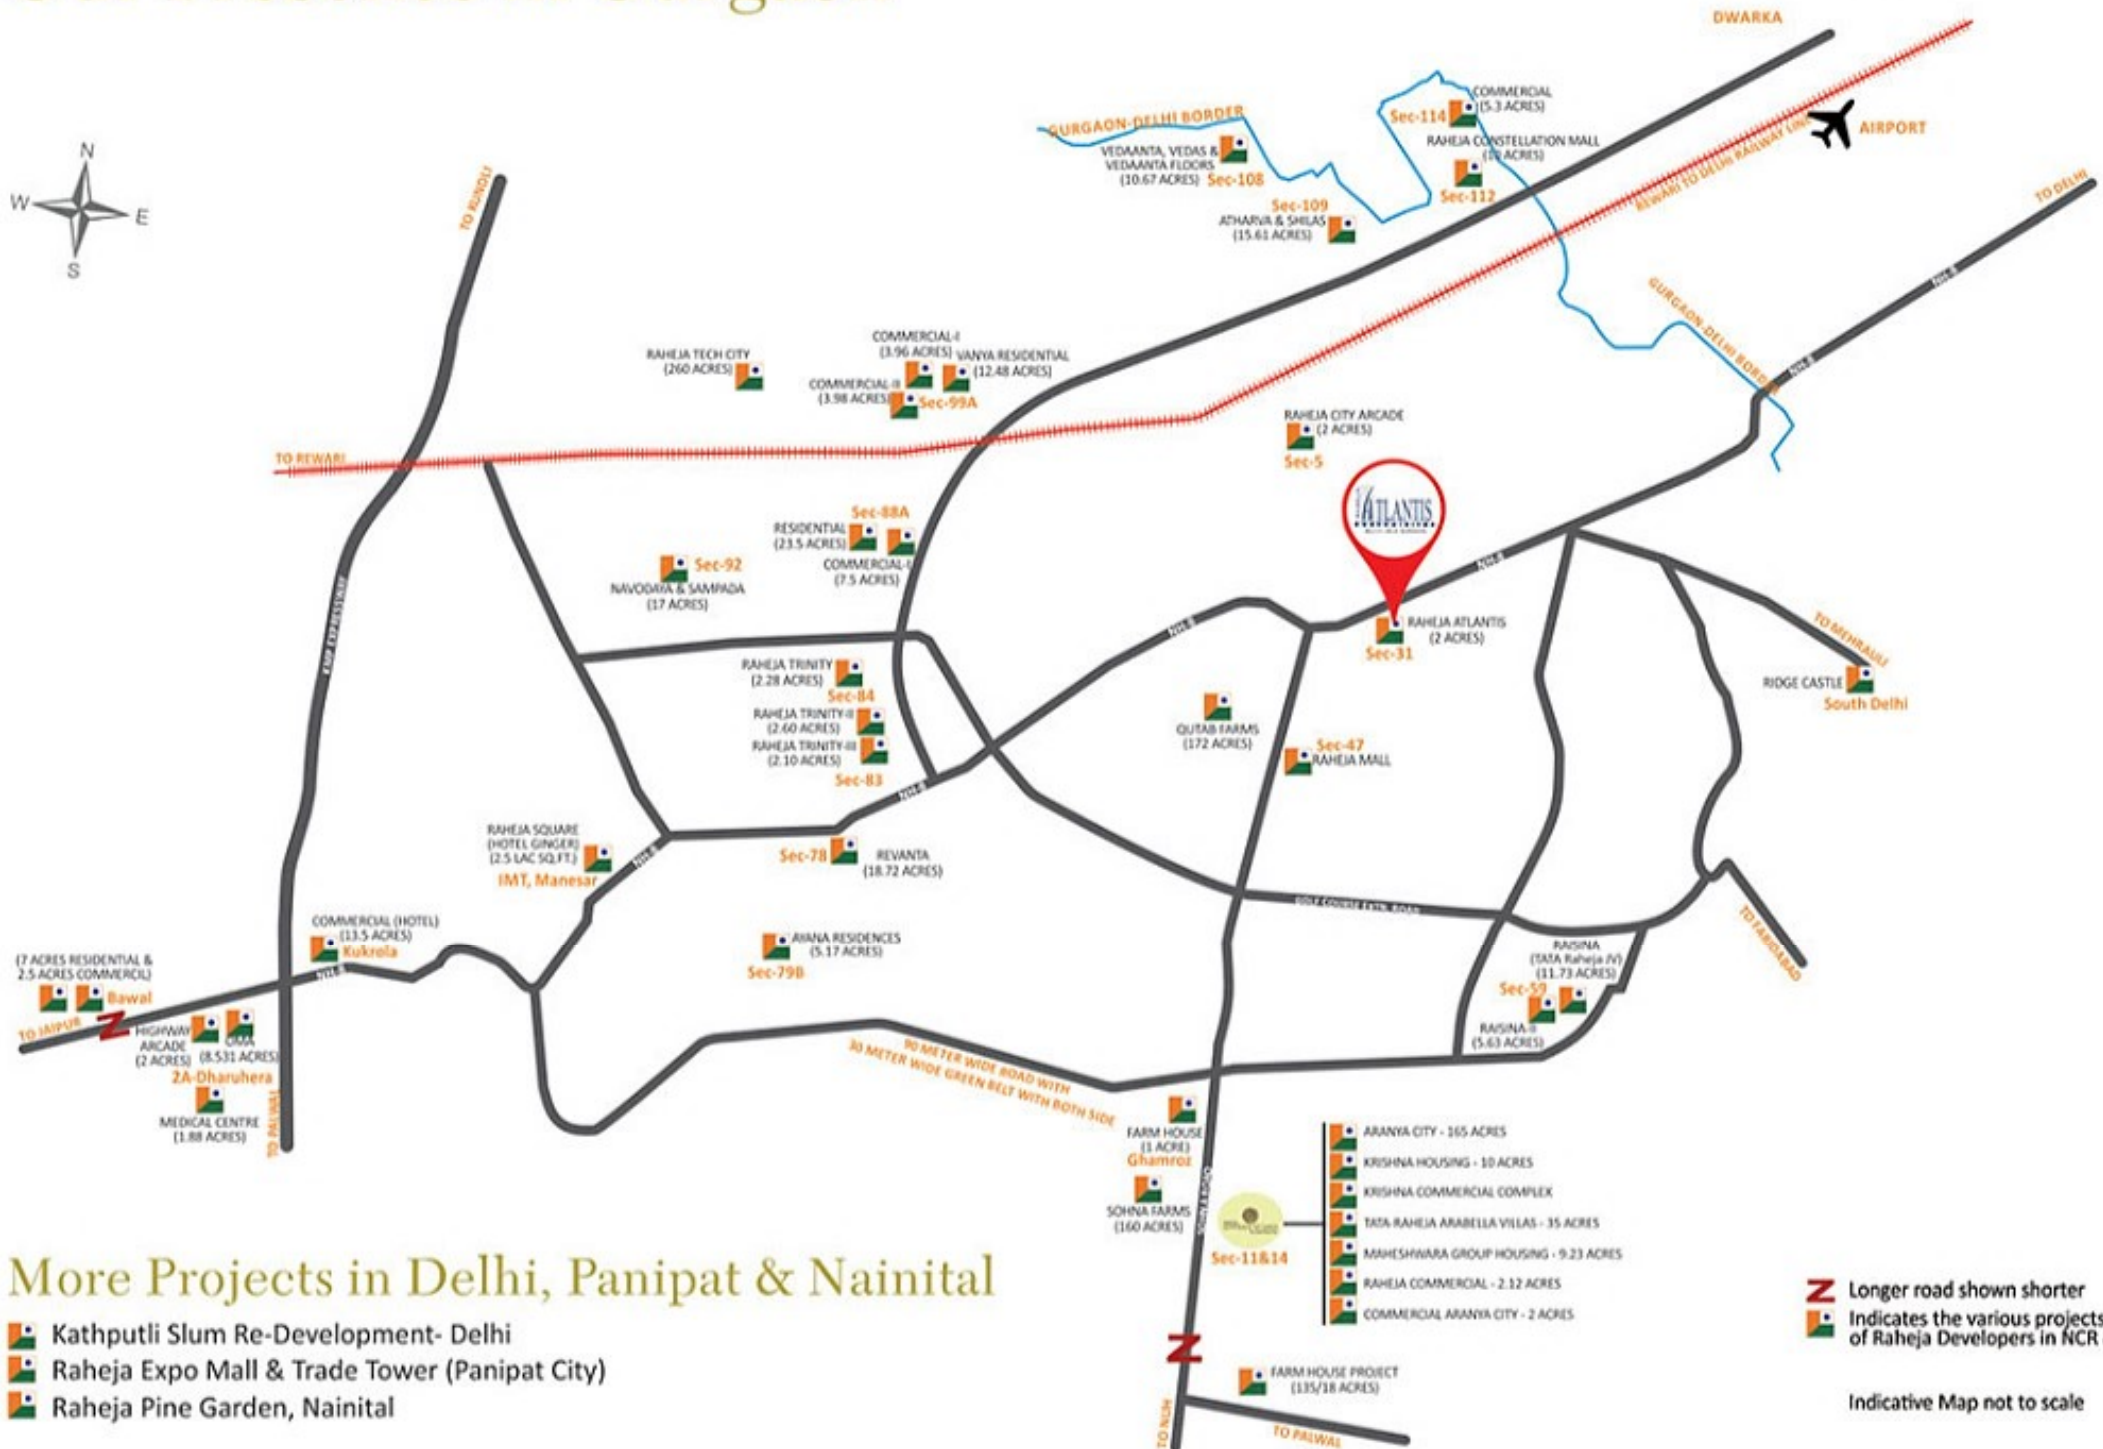

Our Presence in Gurgaon

More Projects in Delhi, Panipat & Nainital

- Kathputli Slum Re-Development- Delhi
- Raheja Expo Mall & Trade Tower (Panipat City)
- Raheja Pine Garden, Nainital

Longer road shown shorter
 Indicates the various projects of Raheja Developers in NCR & ahead

Indicative Map not to scale