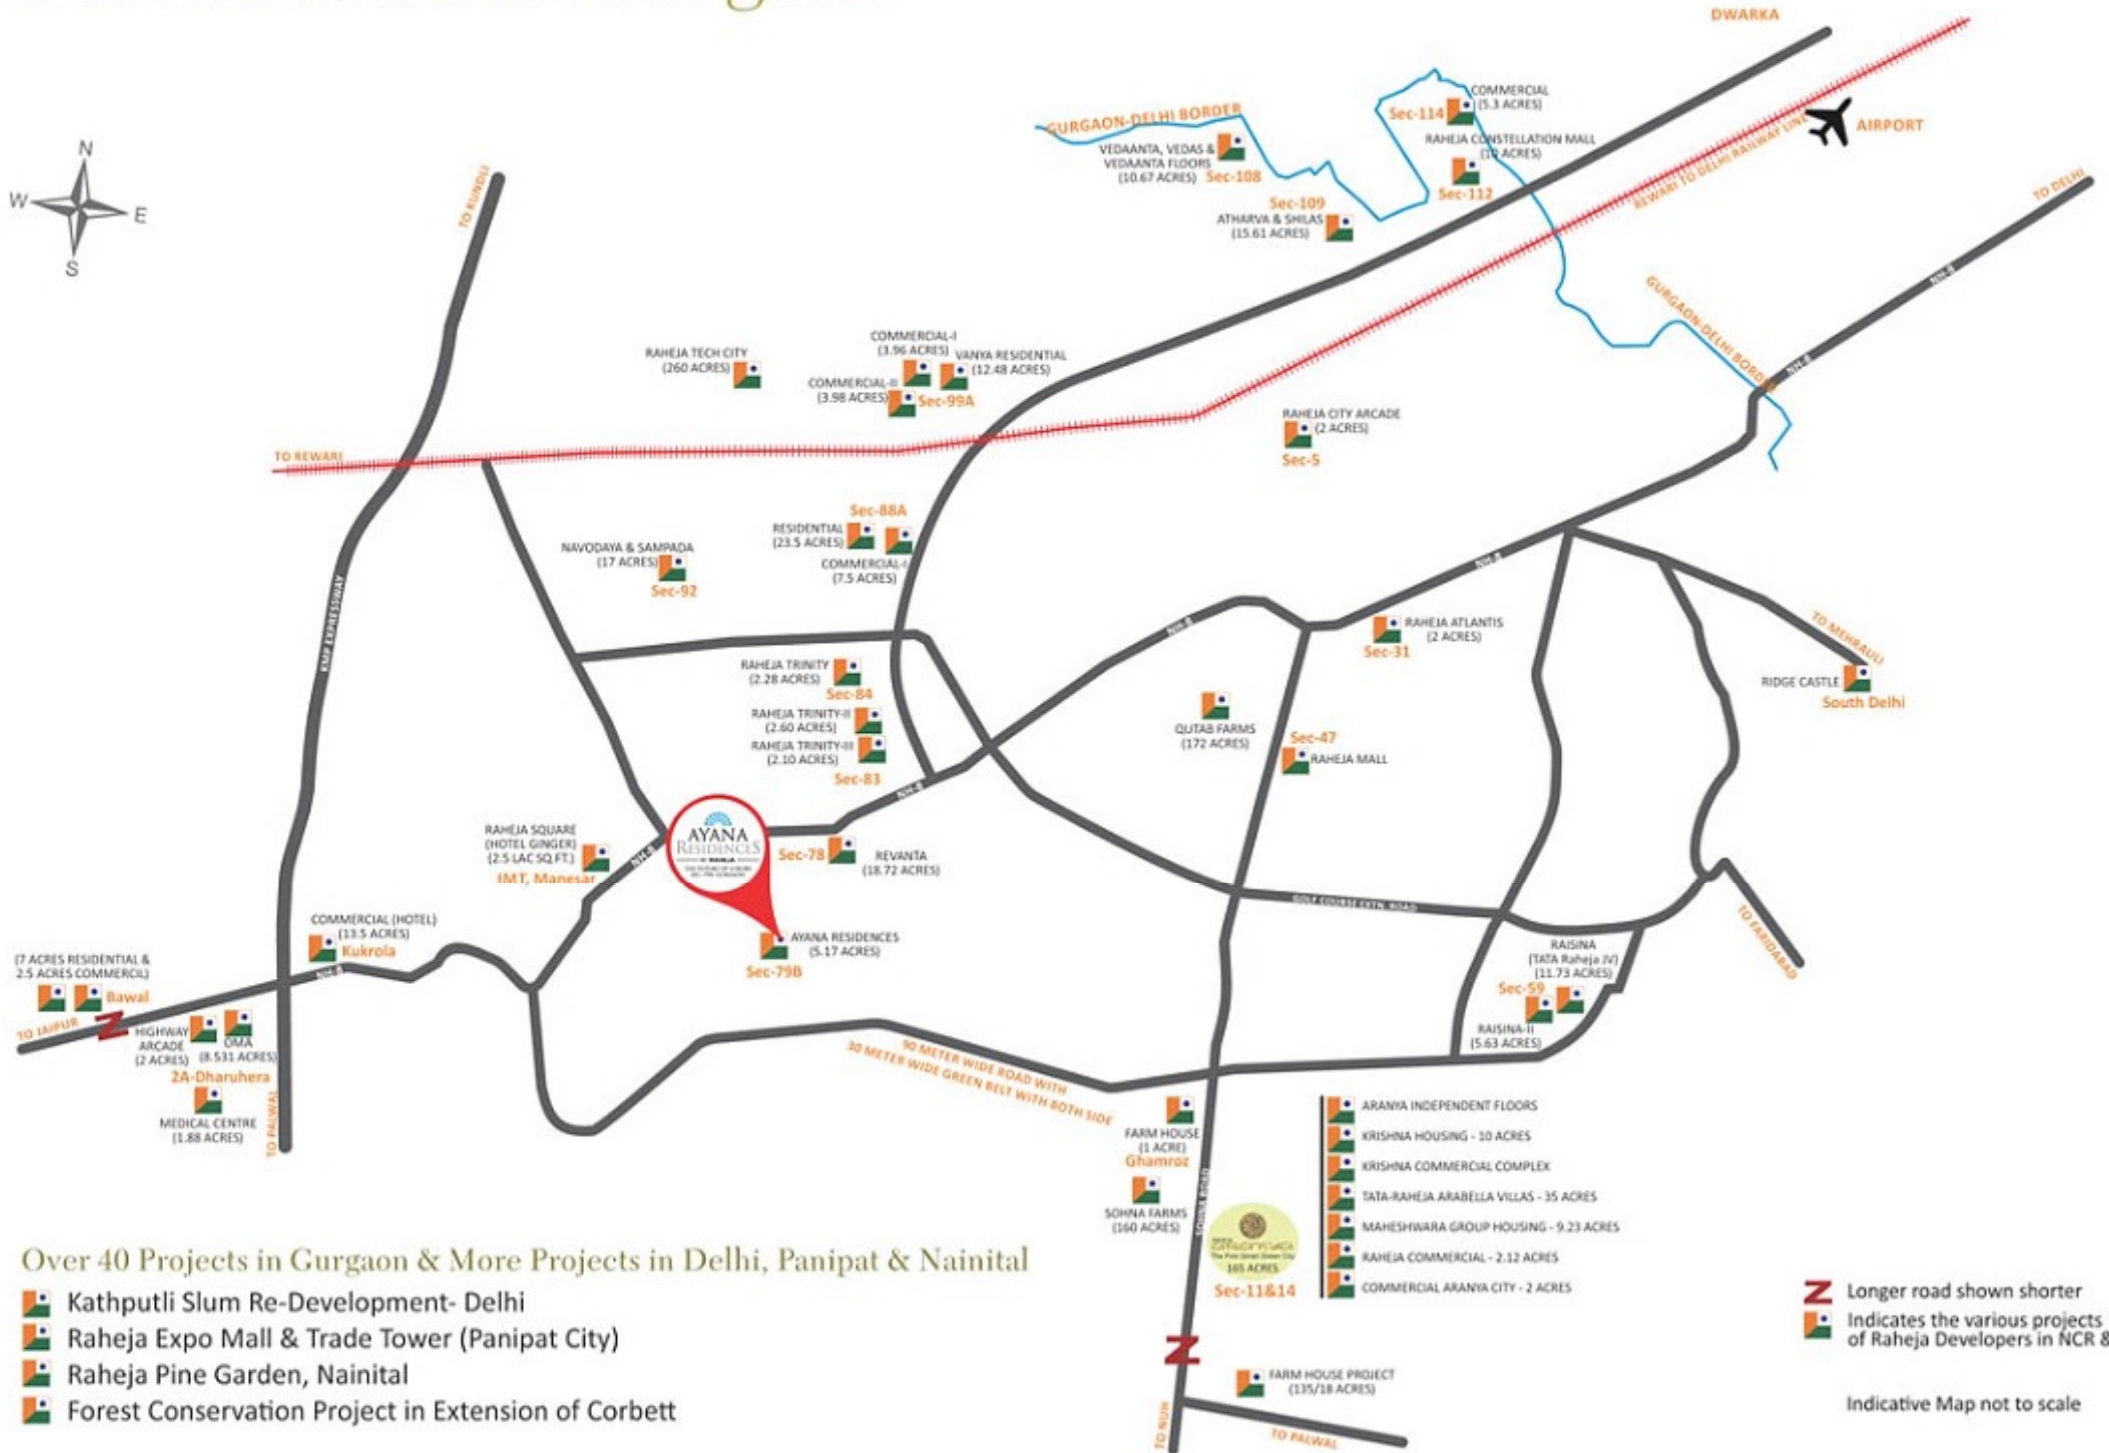

Our Presence in Gurgaon

Over 40 Projects in Gurgaon & More Projects in Delhi, Panipat & Nainital

- Kathputli Slum Re-Development- Delhi
- Raheja Expo Mall & Trade Tower (Panipat City)
- Raheja Pine Garden, Nainital
- Forest Conservation Project in Extension of Corbett

Longer road shown shorter
 Indicates the various projects of Raheja Developers in NCR & ahead

Indicative Map not to scale