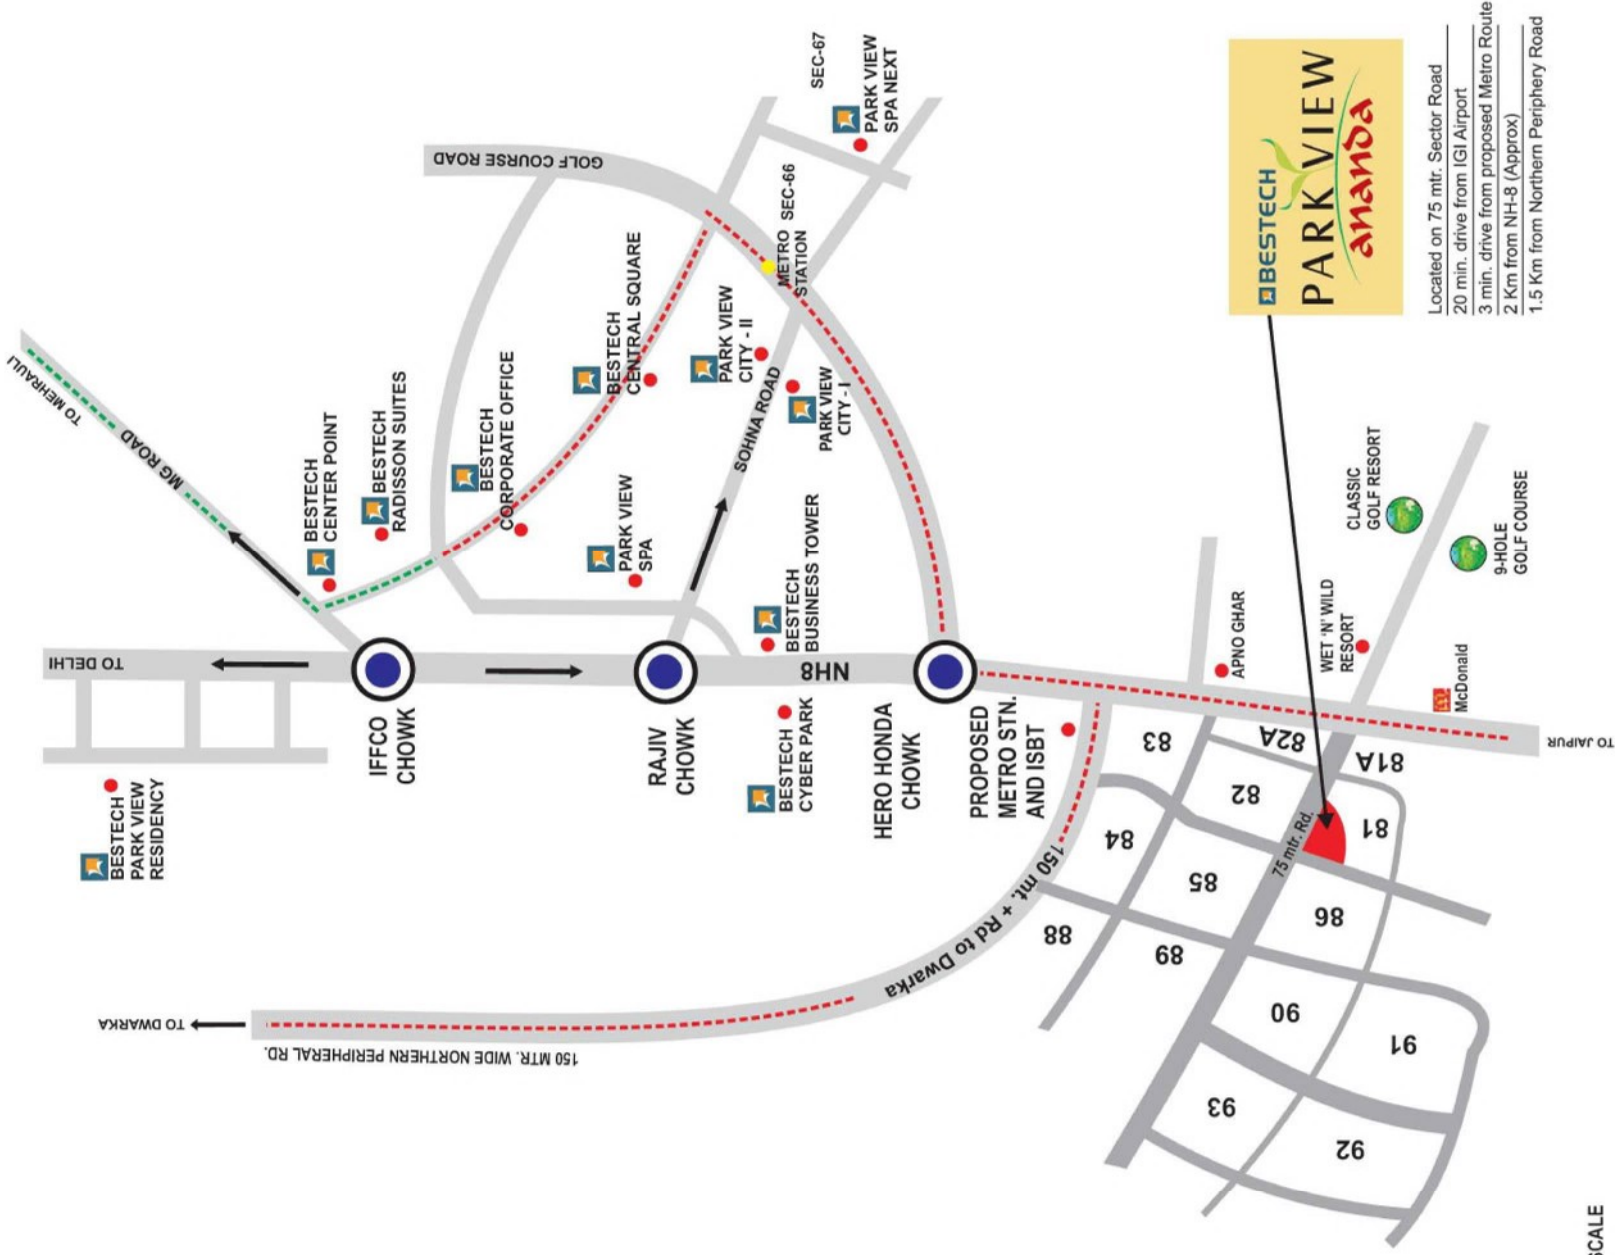

BESTECH
PARK VIEW
ananda

Located on 75 mtr. Sector Road
 20 min. drive from IGI Airport
 3 min. drive from proposed Metro Route
 2 Km from NH-8 (Approx)
 1.5 Km from Northern Periphery Road