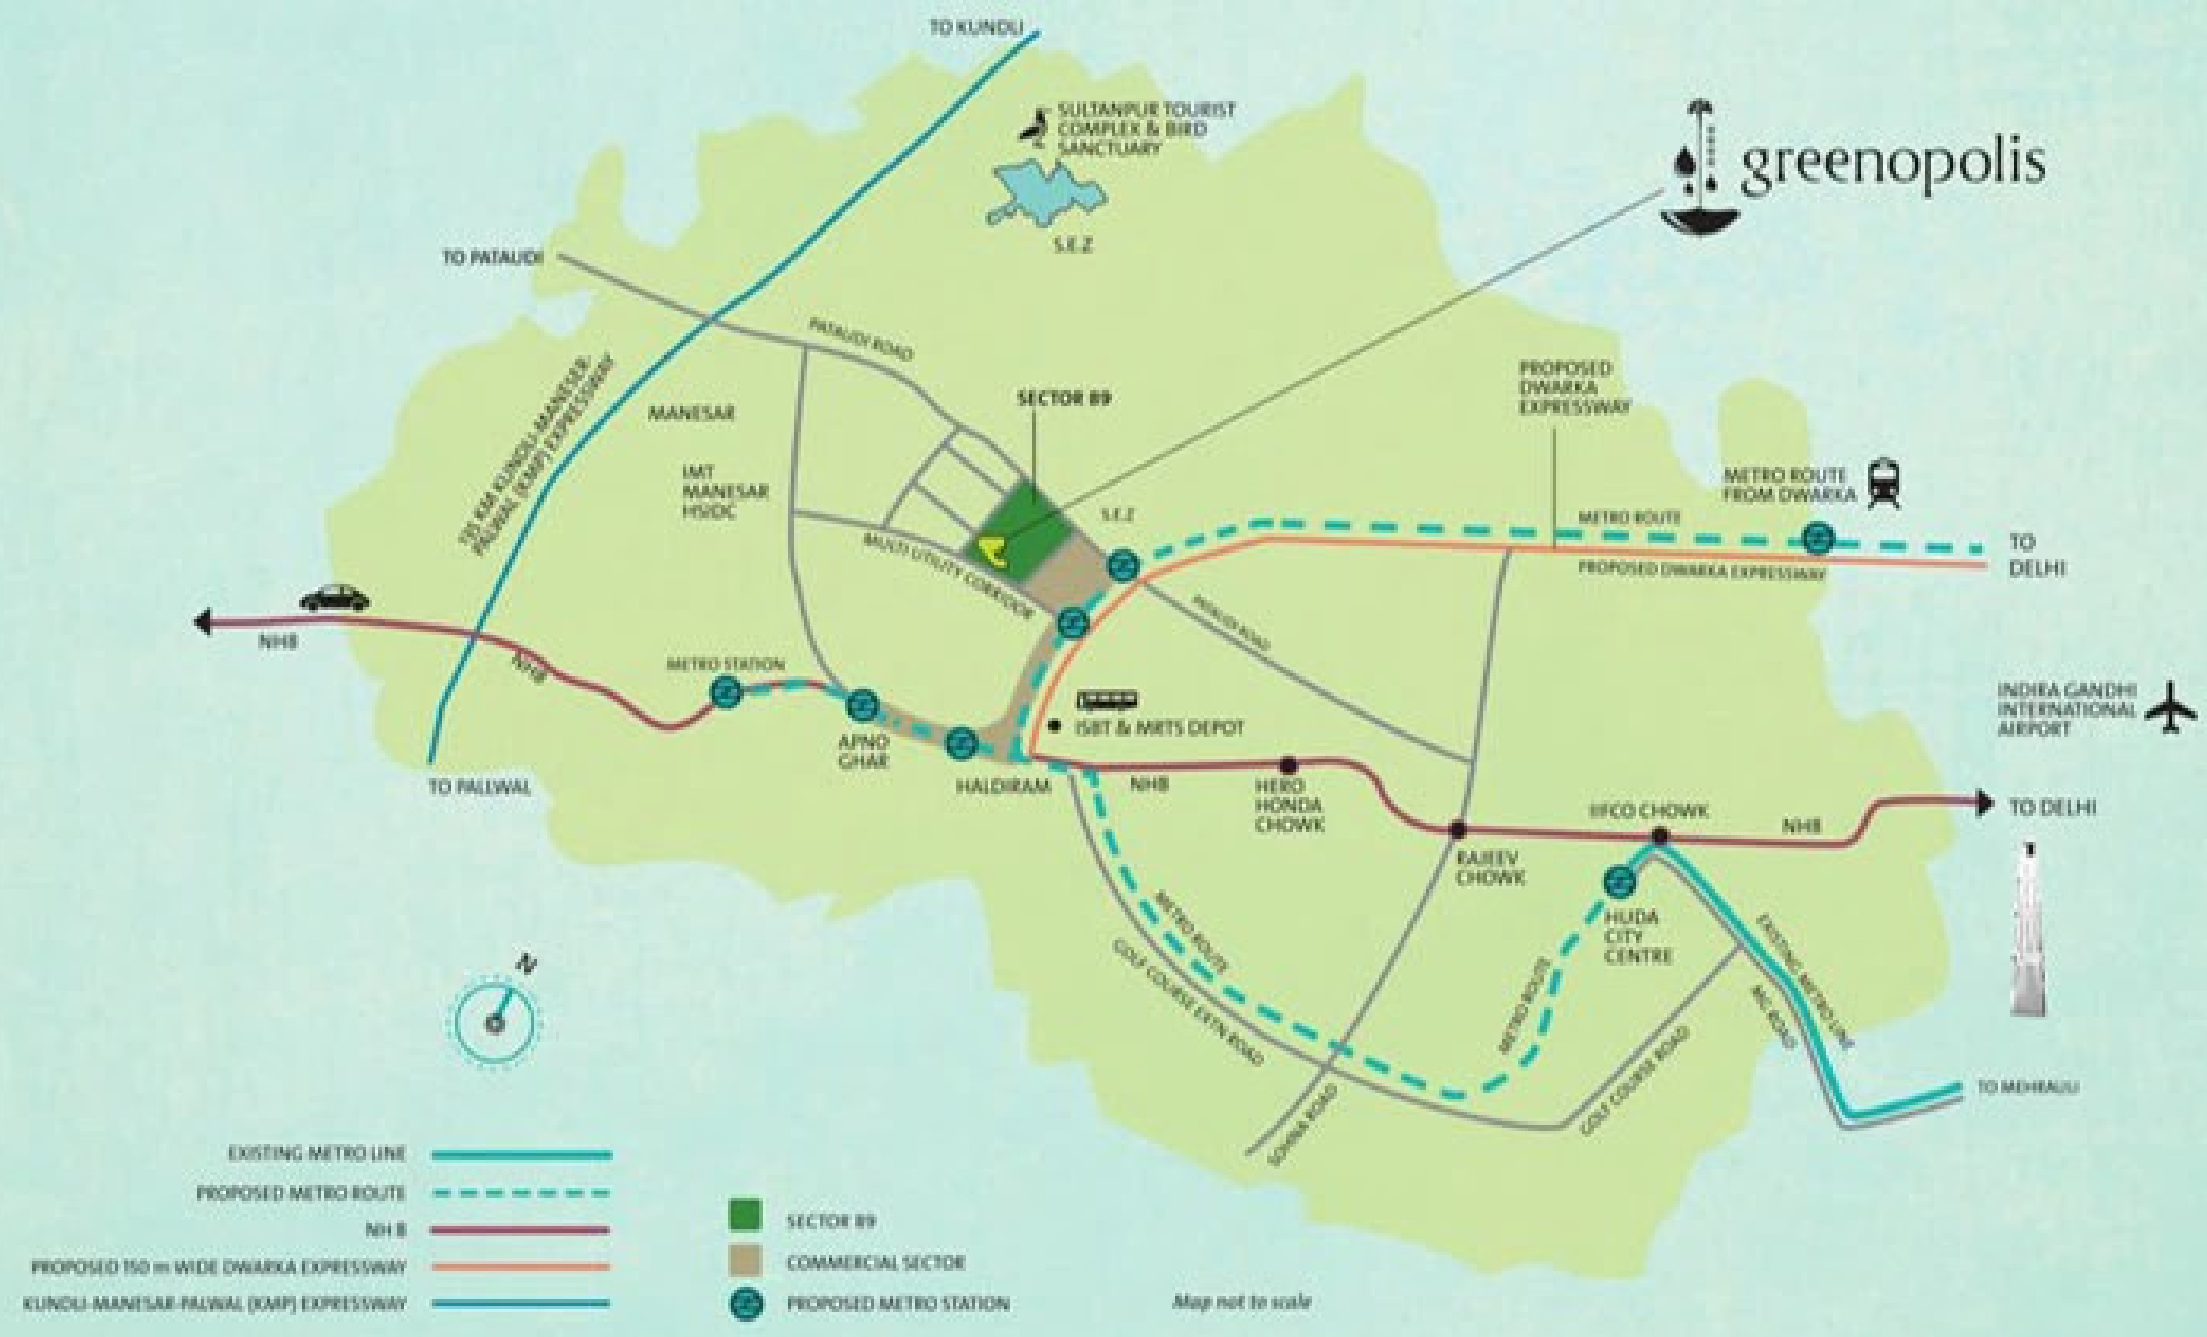

## Strategic location

Well connected and in close proximity to Dwarka expressway, KMP expressway and IGI airport.

### Distance from Sector 89

Dwarka Expressway	2 mins
NH8	5 mins
Manesar Toll	7 mins
Haldiram	10 mins
IMT Manesar	10 mins
Rajiv chowk	15 mins
IIFCO chowk	20 mins
Airport	25 mins

Map not to scale