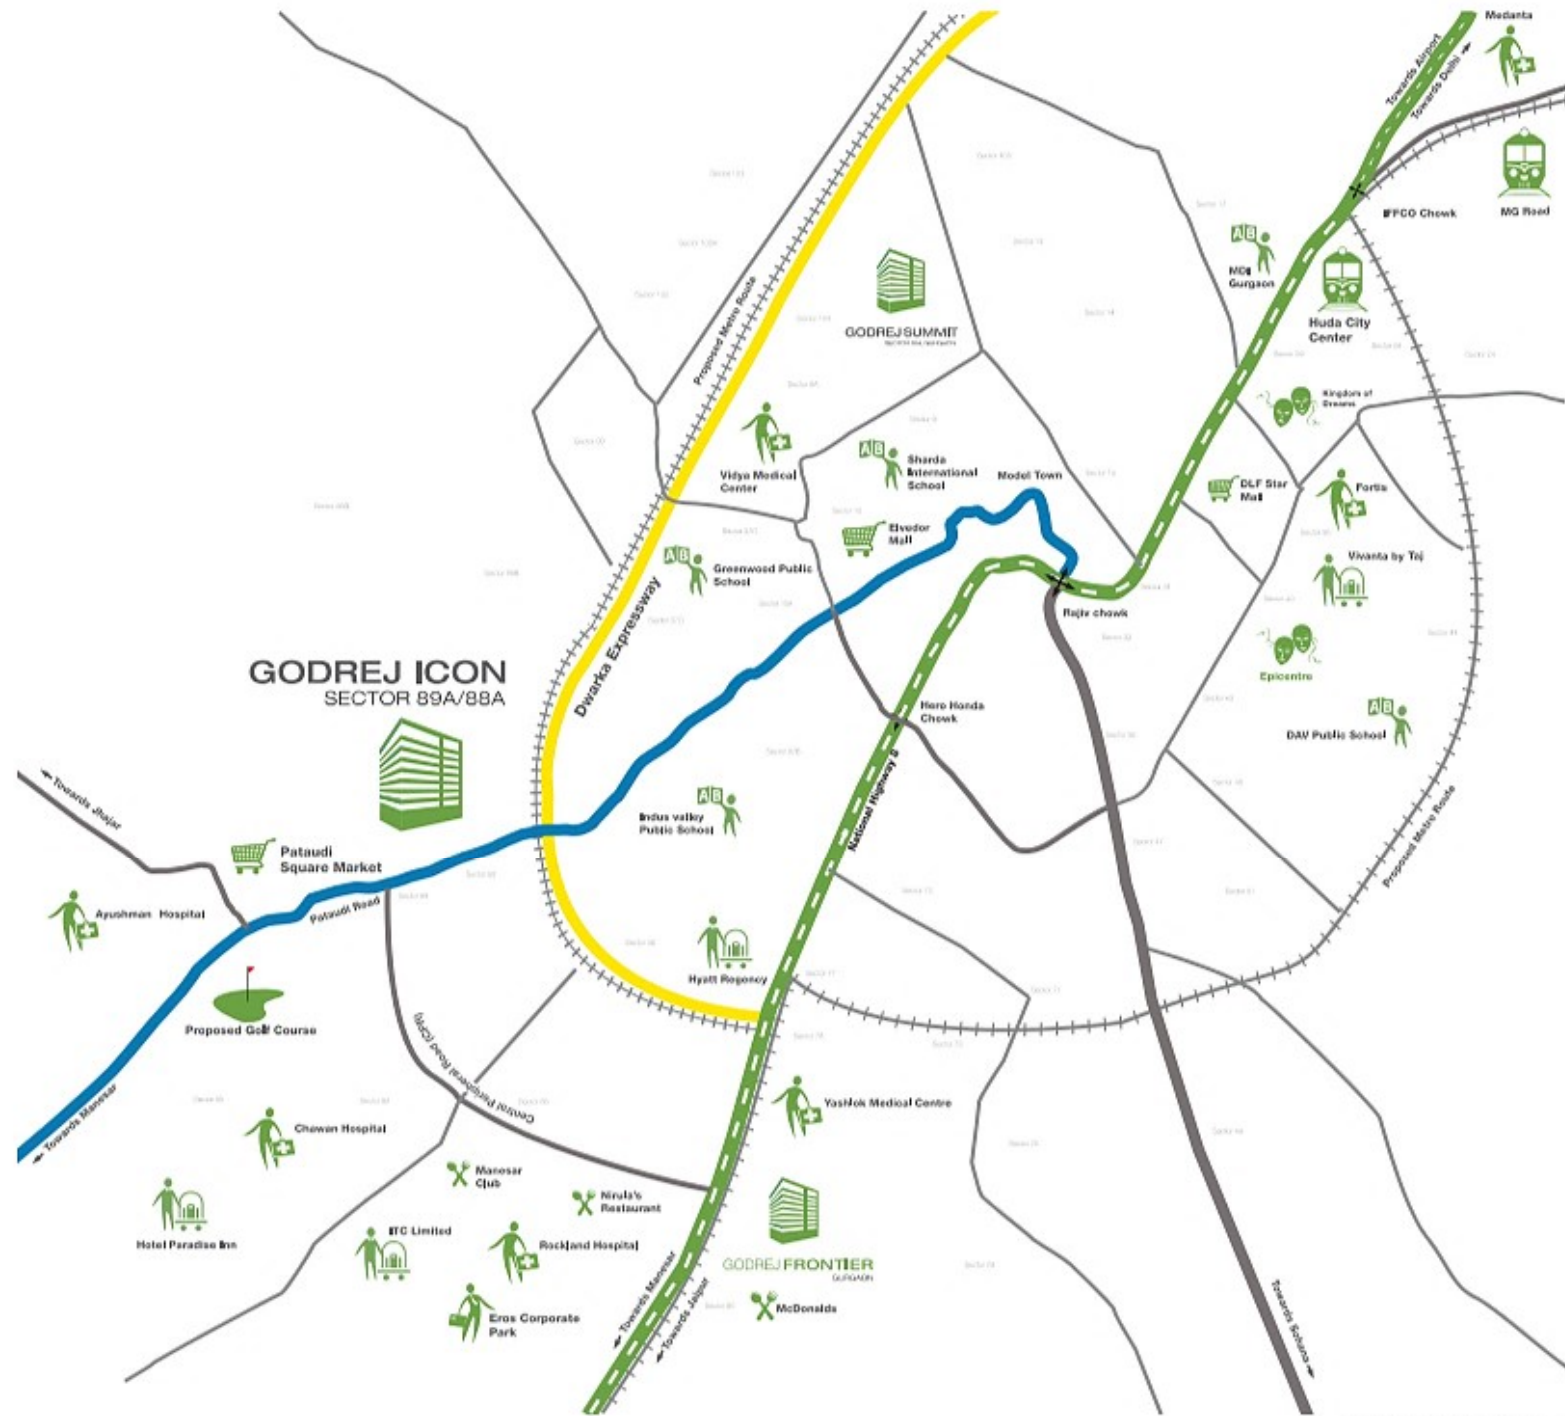

Metro Station

Proposed Metro Route

NH8

Dwarka Expressway

Pataudi Road

Commercial Complex

Medical Centre

Restaurant

Hotel

School

Entertainment

Mall/Market

Golf Course

*Map not to scale