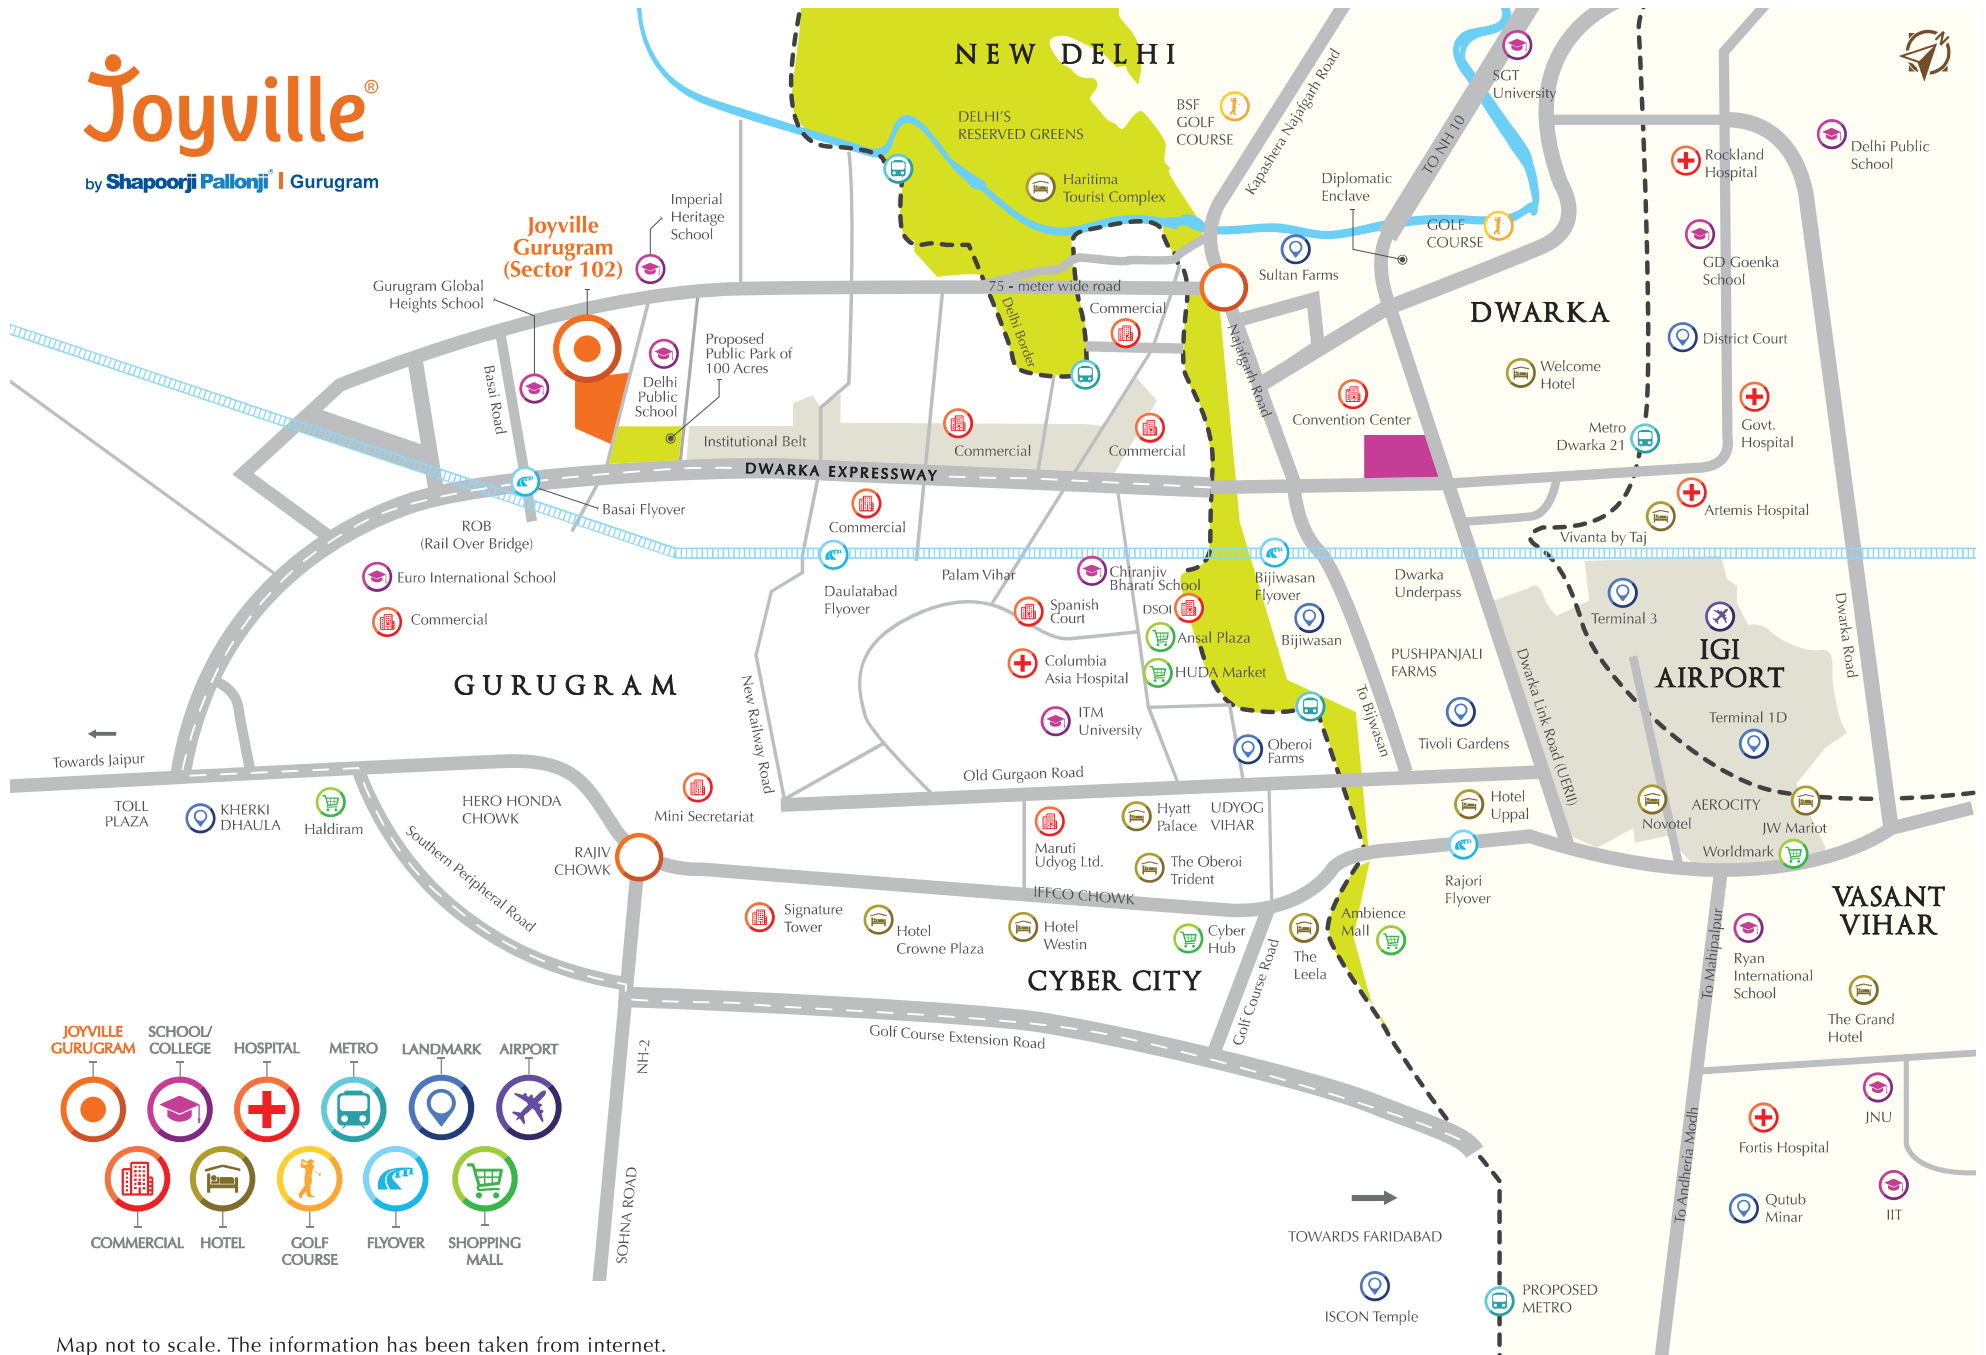

# Joyville®

by Shapoorji Pallonji | Gurugram

Map not to scale. The information has been taken from internet. The map depicts only select landmarks and does not depict all the surroundings to the project.