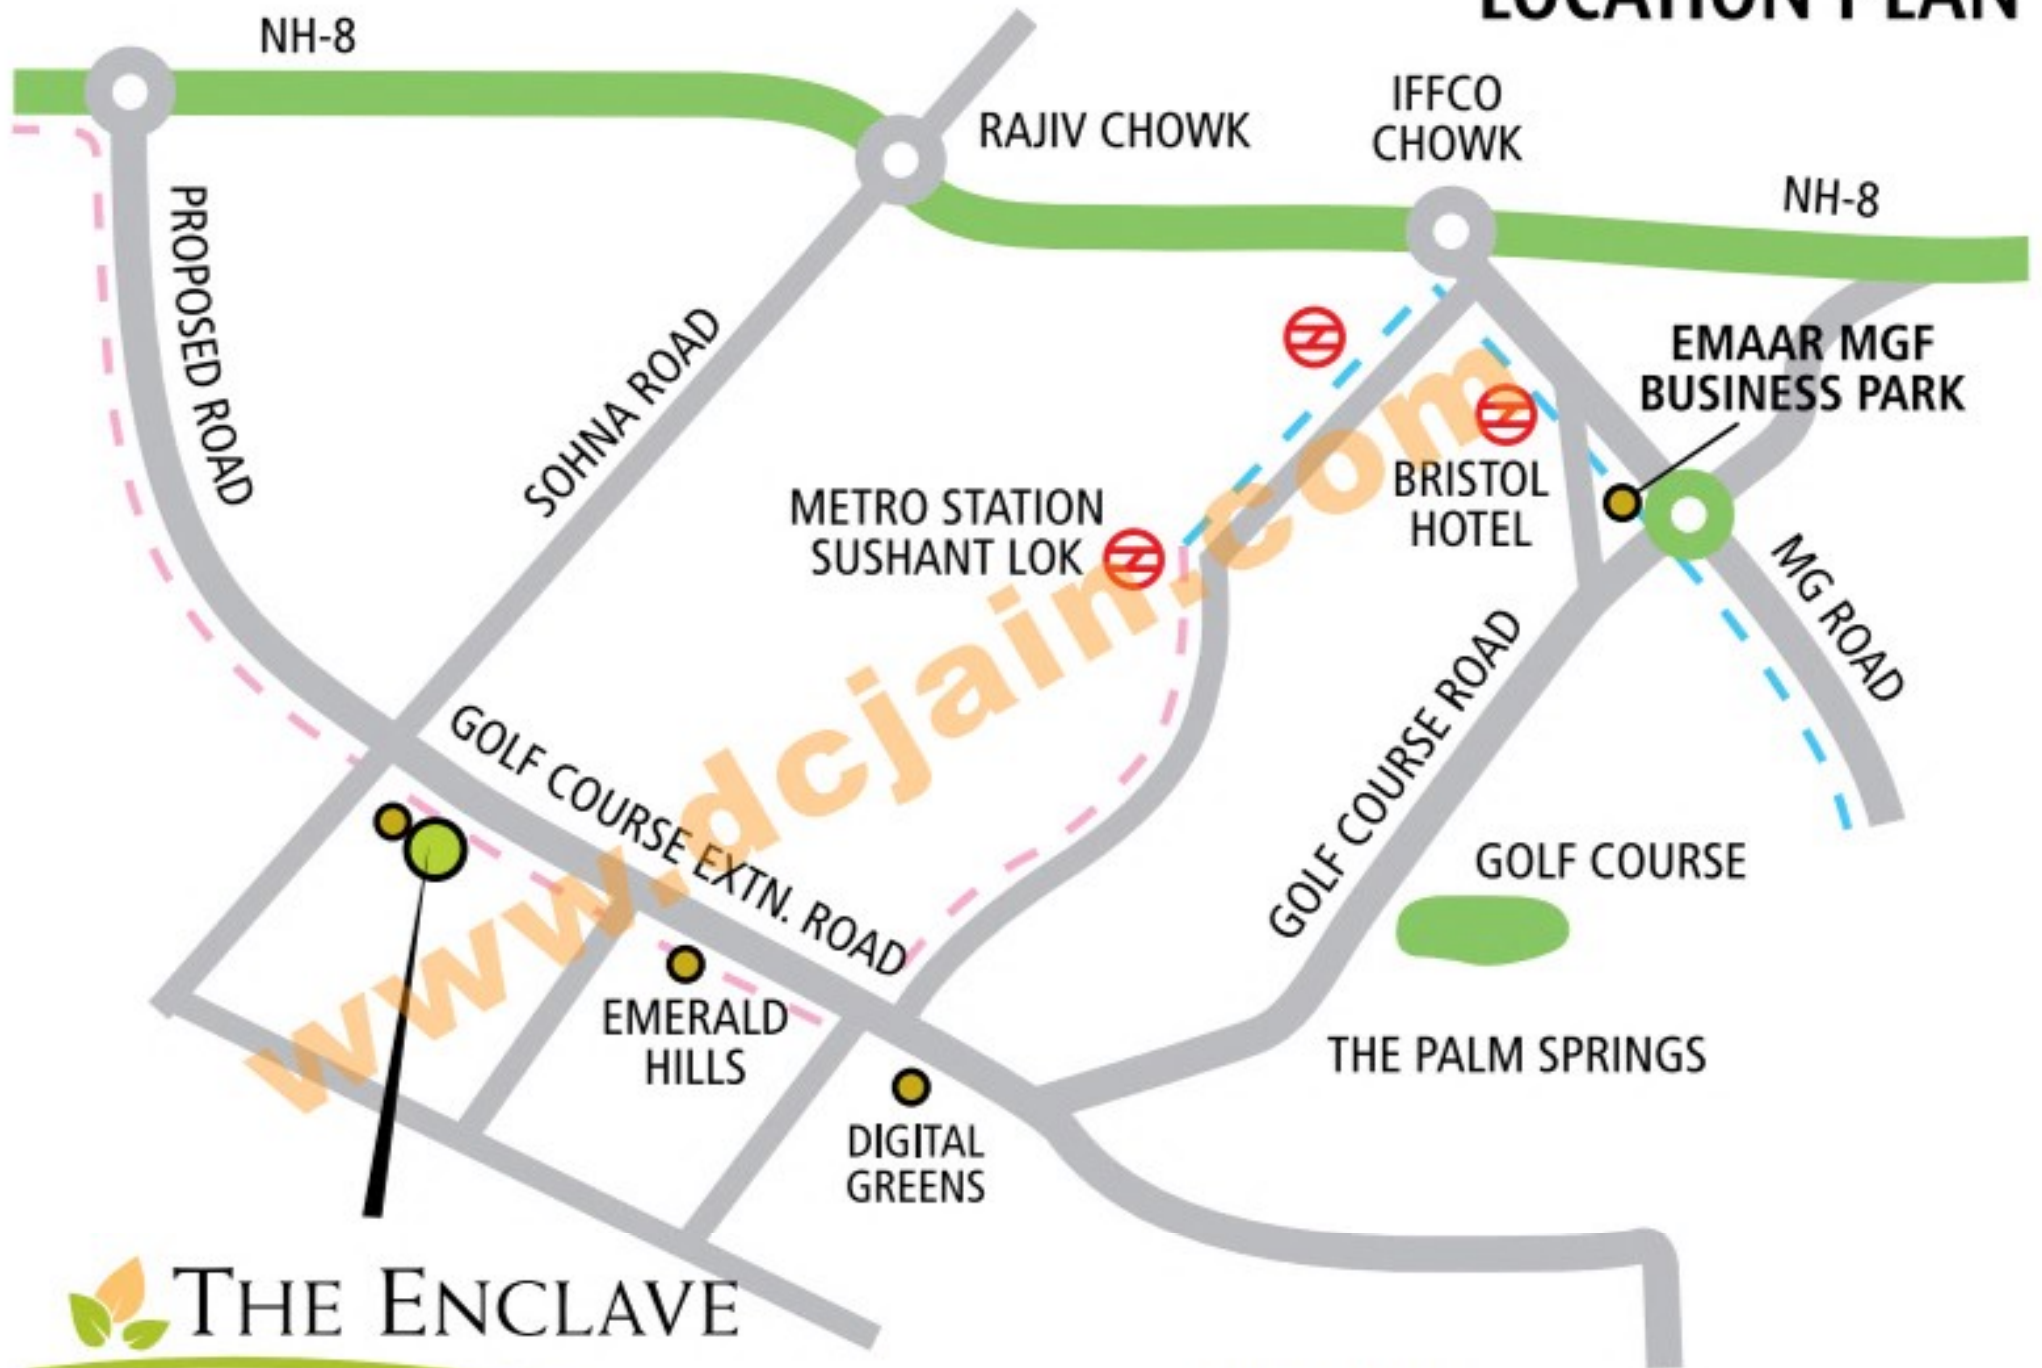

LOCATION PLAN

 **THE ENCLAVE**

SECTOR 66, GURGAON

--- METRO PHASE-I
--- METRO PHASE-II

FROM
FARIDABAD