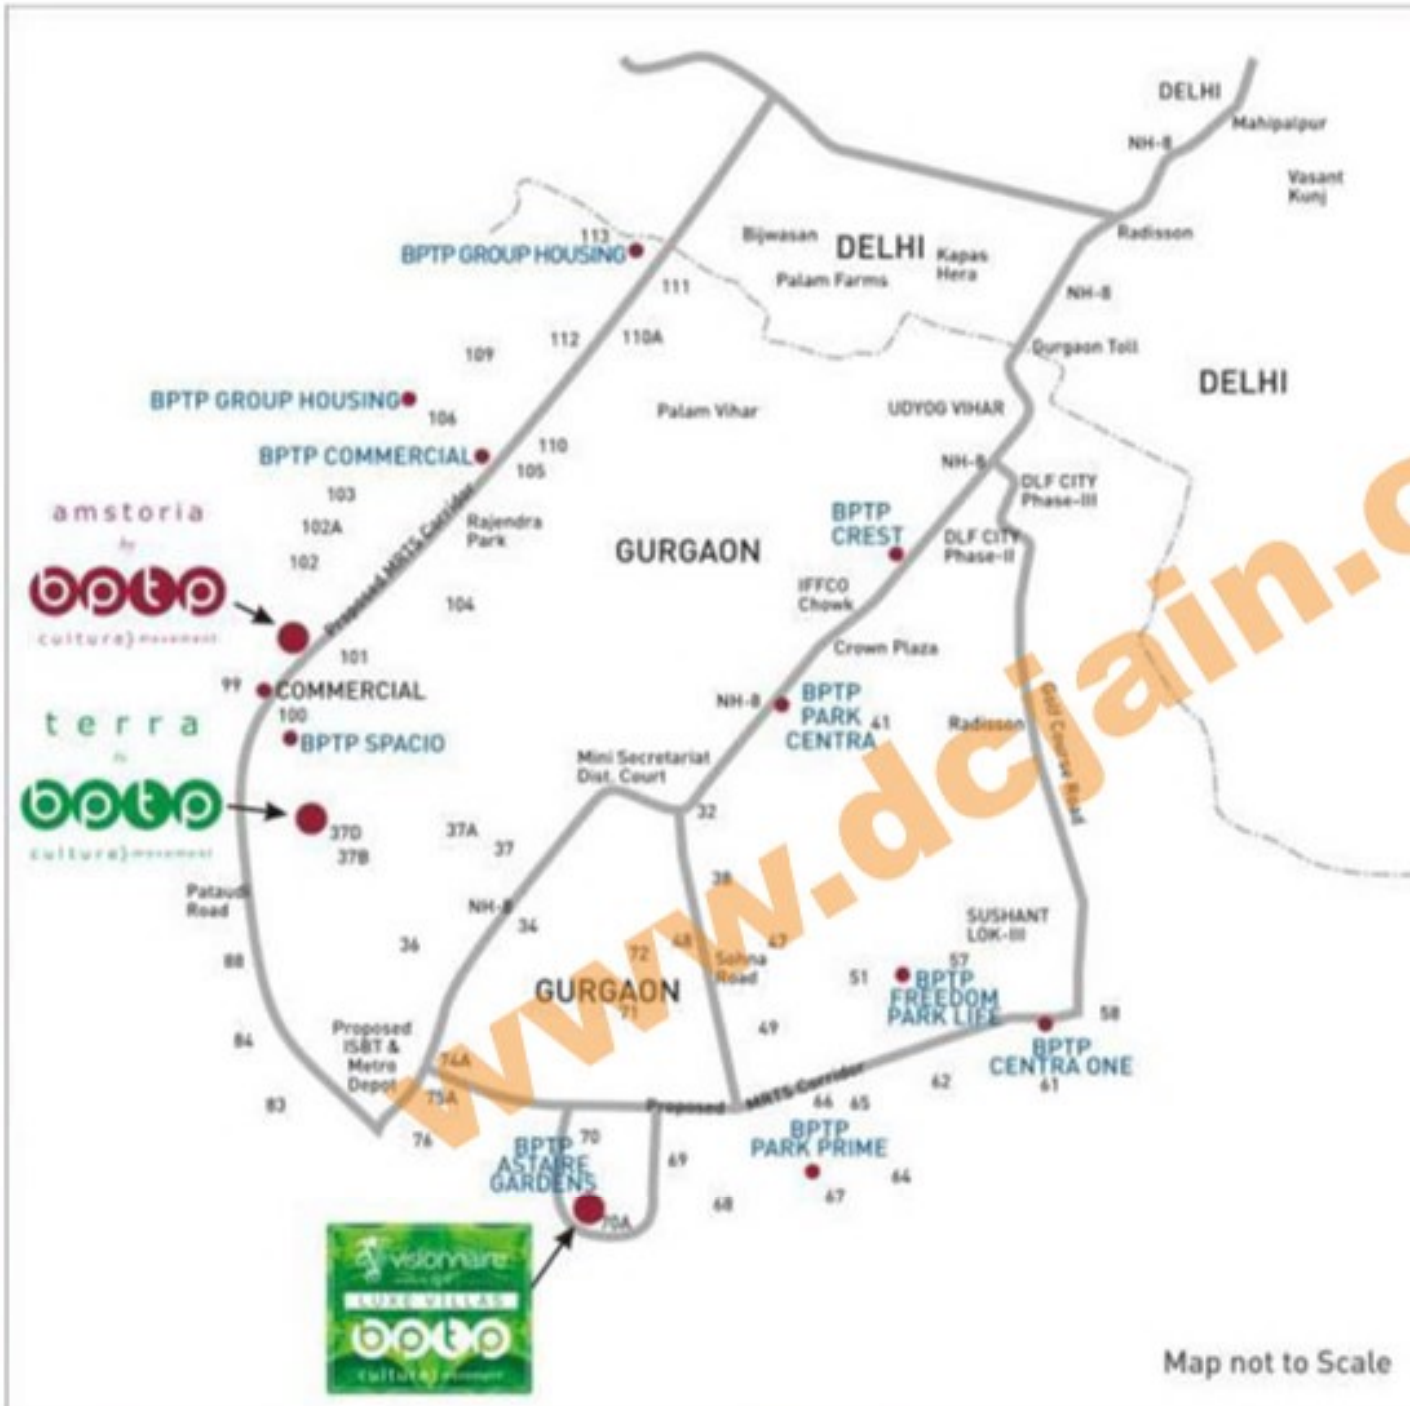

Location Map - Gurgaon

- Excellent connectivity via the Golf Course Road Ext. Road, Sohna Road and NH – 8
- 10 minutes away from Golden Greens Golf Course.