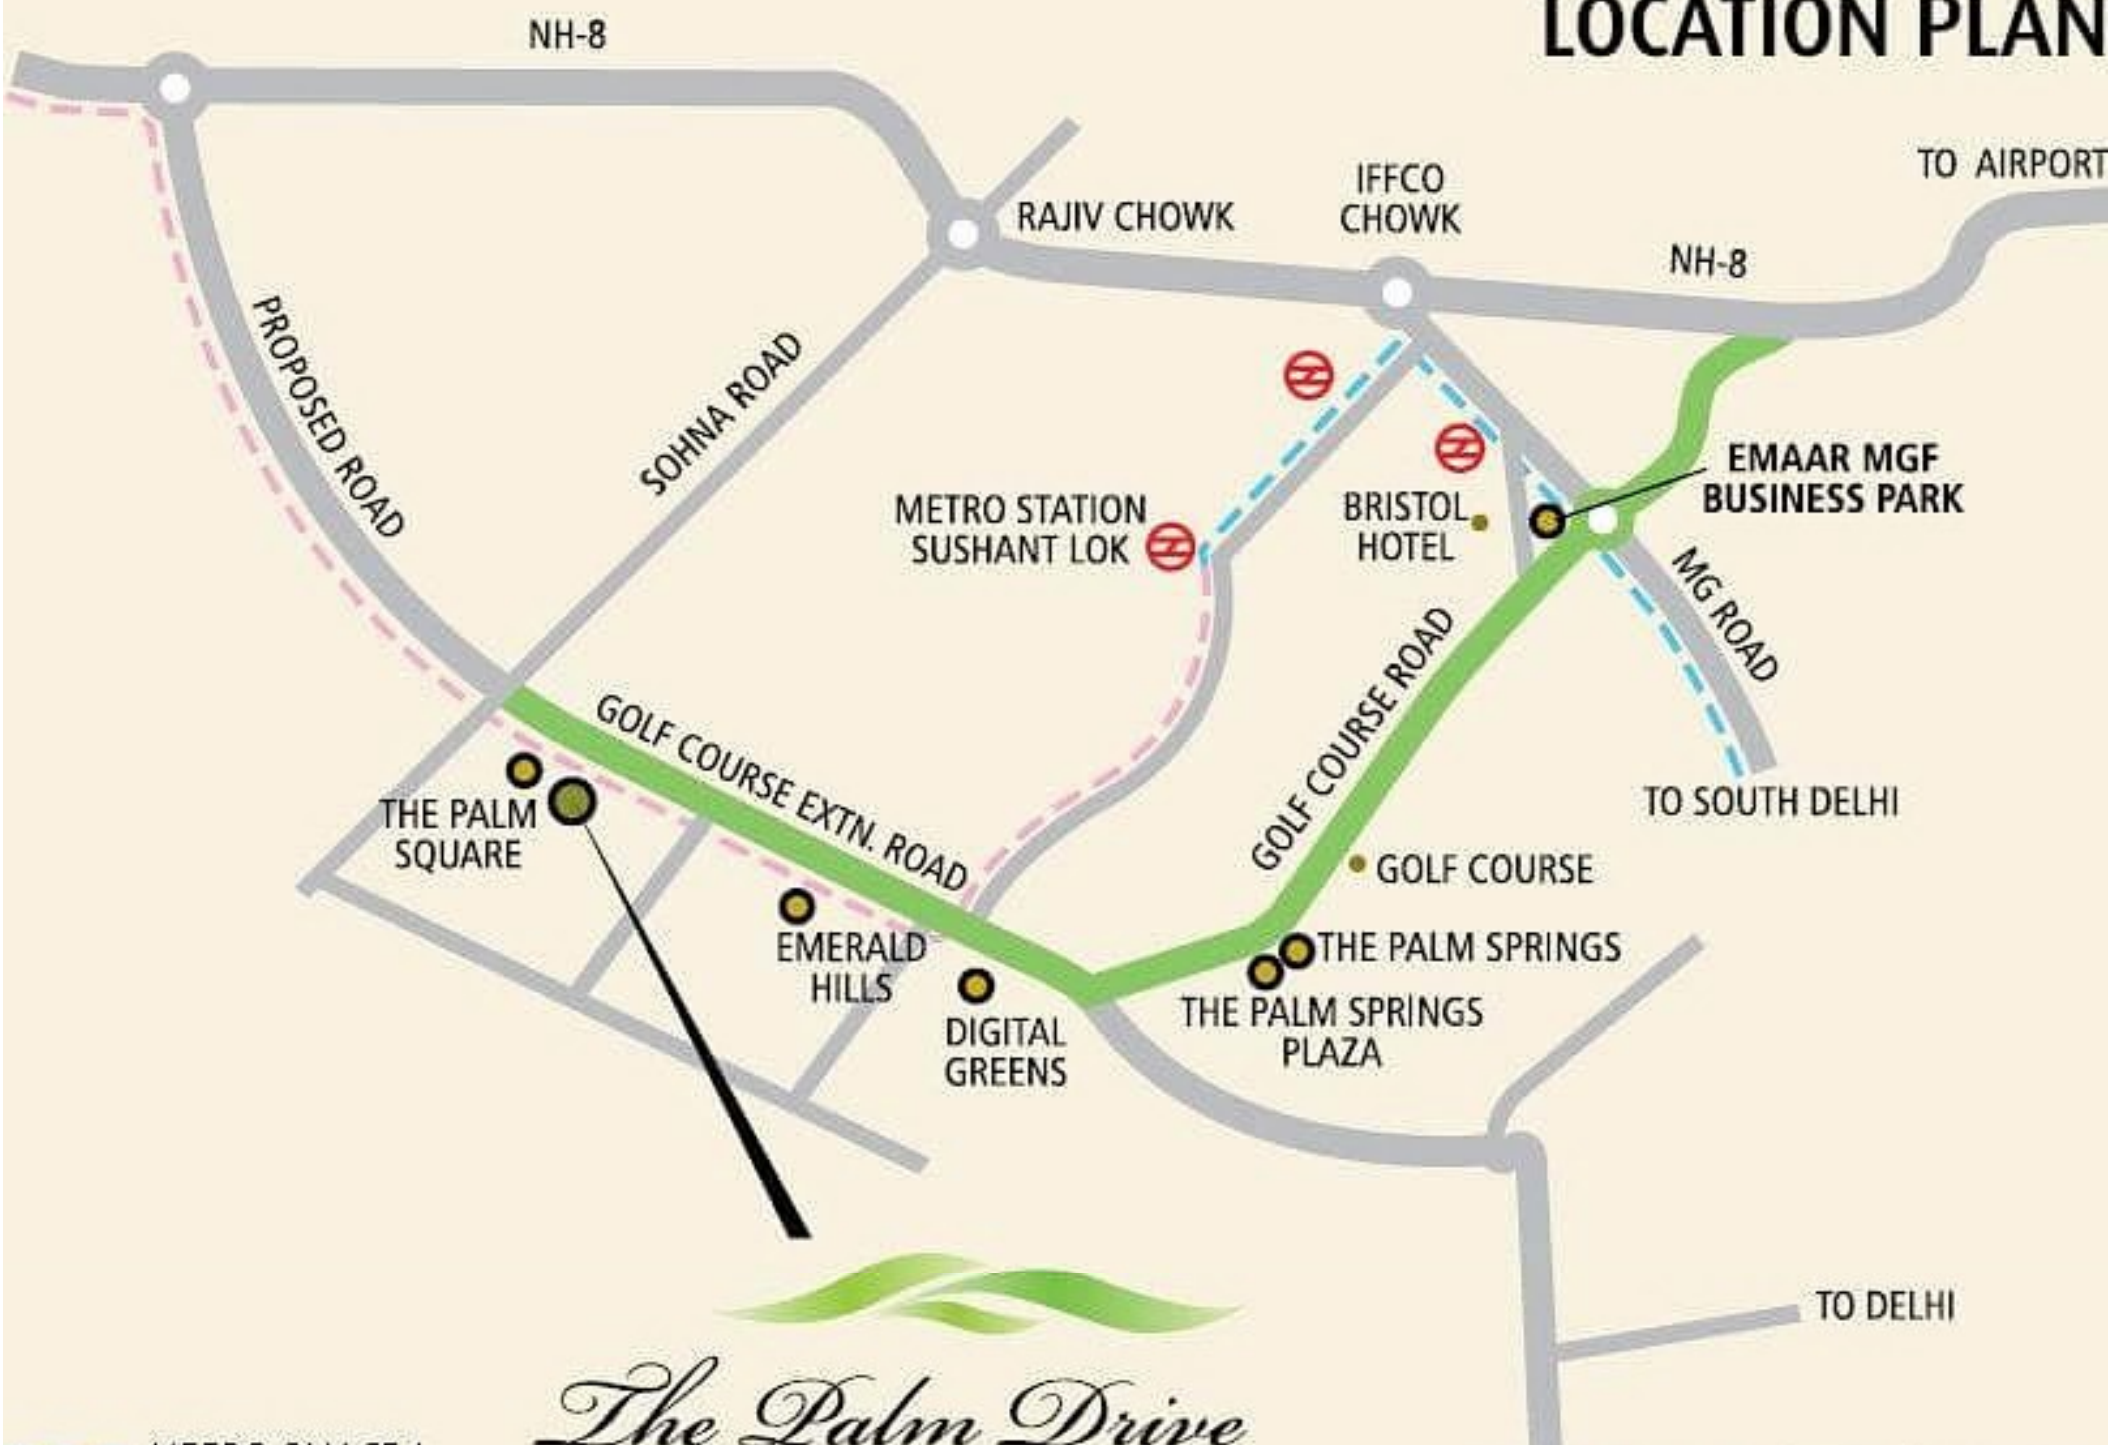

# LOCATION PLAN

*The Palm Drive*

SECTOR 66, GURGAON

--- METRO PHASE I  
--- METRO PHASE II

www.propertywala.com  
FROM FARIDABAD